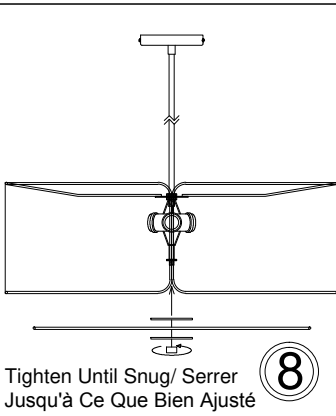

8

Tighten Until Snug/ Serrer
Jusqu'à Ce Que Bien Ajusté