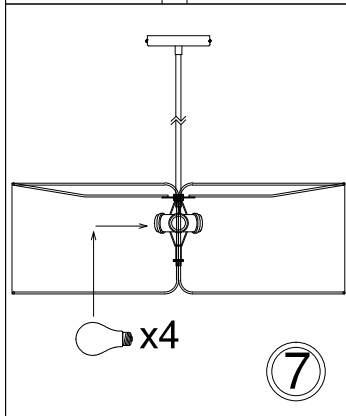

NDR-243P

1

2

3

4

5

6

Bulbs/ Ampoules:
4x Max 60W
E26 Base
(Not Included/
Non Inclus)