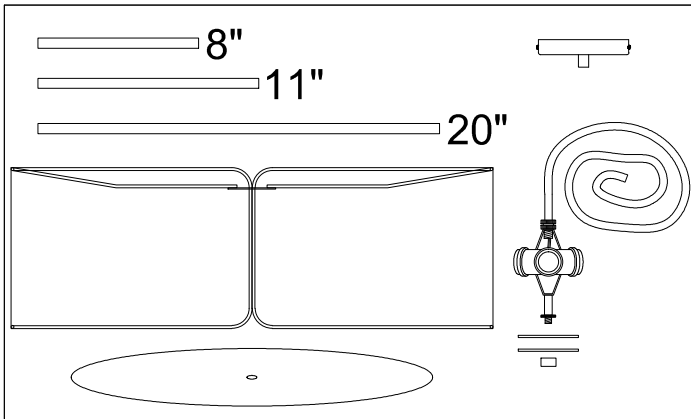

NDR-243P

1

2

3

4

5

6

Bulbs/ Ampoules:
4x Max 60W
E26 Base
(Not Included/
Non Inclus)