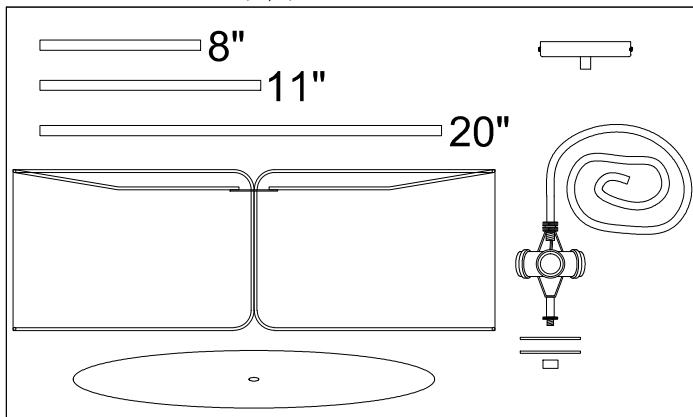

# NDR-243P

1

2

3

4

5

6

Bulbs/ Ampoules:  
4x Max 60W  
E26 Base  
(Not Included/  
Non Inclus)