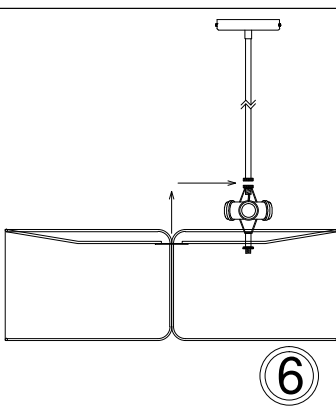

# NDR-243P

1

2

3

4

5

6

Bulbs/ Ampoules:  
4x Max 60W  
E26 Base  
(Not Included/  
Non Inclus)