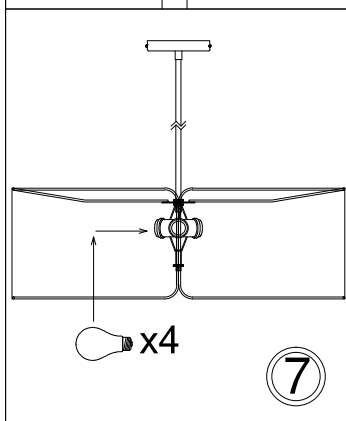

# NDR-243P

1

2

3

4

5

6

Bulbs/ Ampoules:  
4x Max 60W  
E26 Base  
(Not Included/  
Non Inclus)