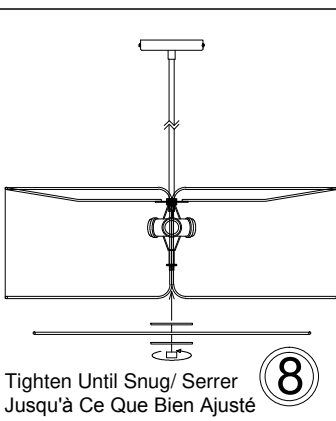

Tighten Until Snug/ Serrer
Jusqu'à Ce Que Bien Ajusté

8