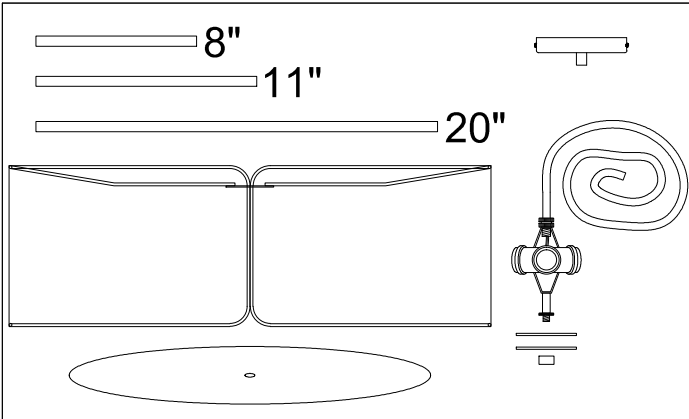

NDR-243P

1

2

3

4

5

6

Bulbs/ Ampoules:
4x Max 60W
E26 Base
(Not Included/
Non Inclus)