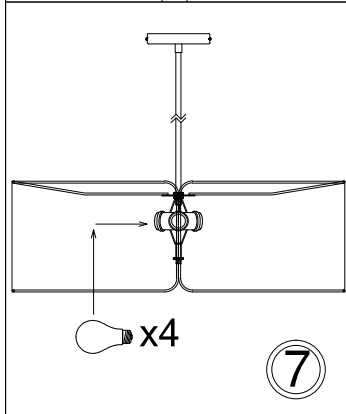

NDR-243P

1

2

3

4

5

6

Bulbs/ Ampoules:
4x Max 60W
E26 Base
(Not Included/
Non Inclus)