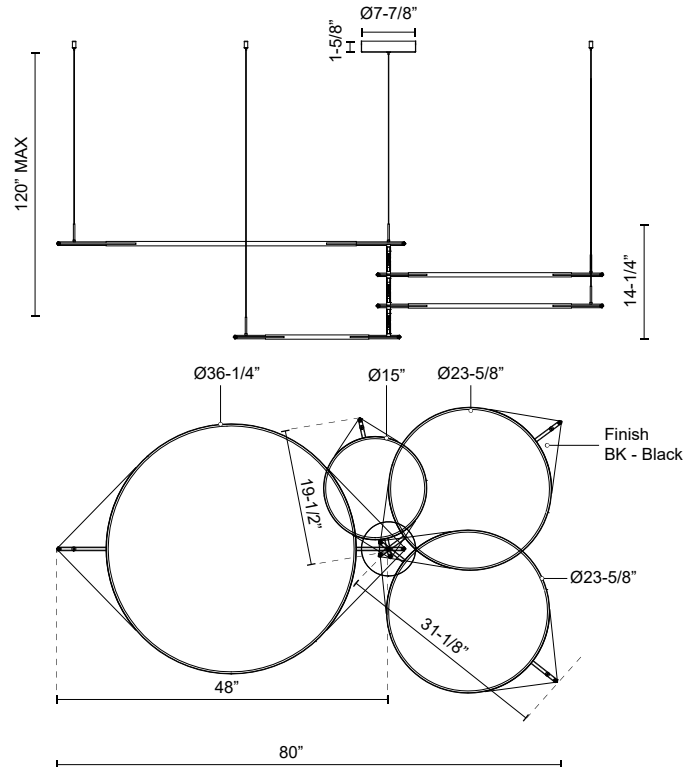

DESCRIPTION

The Serif Collection features clean, angular geometrics colliding in harmony. Minimal yet impactful, the rings of light seem to float organically in air. Each piece of the Serif Collection is adjustable to fit your style, from minimal and clean uniform rings, to free-form. This versatility makes it the perfect mixture of both two- and three-dimensional art depending on the ring formations you create.