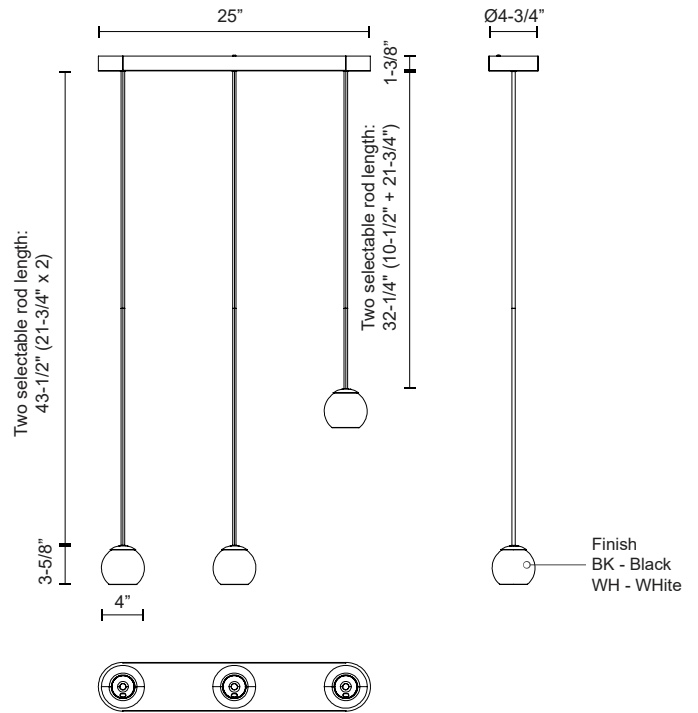

EUROPA MP47613

PENDANTS

PROJECT

MP47613-BK
Black

MP47613-WH
White

SPECIFICATION DETAILS

* For custom options, consult factory for details.

Fixture Dimensions	D4" x H3-5/8"
Light Source	LED
Wattage	30W
Total Lumens	2550lm
Delivered Lumens	1200lm
Voltage	120V
Color Temperature	3000K
CRI (Ra)	>90
Optional Color Temps	2700K - 5000K Available, Minimum Order Quantities Apply
LED Rated Life	50,000 hours
Dimming	100% - 10%, Hand Motion Select& Dimming
Glass Details	White Opal Glass
Adjustable	Yes
Rod Length	43-1/2" (21-3/4" x 2) or 32-1/4" (21-3/4" + 10-1/2")
Location	Dry
Warranty	5 Years
Canopy Dimensions	L25" x W4-3/4" x H1-3/8"

DESCRIPTION

Perched at the end of an elongated thin tube rests a deceptively simple globe, emitting both ambient light while concealing the focused LED source. The versatile Europa ceiling-mount series is characterized by the integrated ball joint connectors that allow the adaptive placement of illuminance. Available as in single and multi-light configurations.

* Maximum two rods for installation

KUZCO

19054 28TH AVENUE
SURREY - BC V3Z 6M3
CANADA

WWW.KUZCOLIGHTING.COM

COMMENT