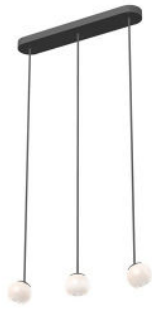

EUROPA MP47613

PENDANTS

PROJECT

MP47613-BK
Black

MP47613-WH
White

SPECIFICATION DETAILS

* For custom options, consult factory for details.

Fixture Dimensions	D4" x H3-5/8"
Light Source	LED
Wattage	30W
Total Lumens	2550lm
Delivered Lumens	1200lm
Voltage	120V
Color Temperature	3000K
CRI (Ra)	>90
Optional Color Temps	2700K - 5000K Available, Minimum Order Quantities Apply
LED Rated Life	50,000 hours
Dimming	100% - 10%, Hand Motion Select& Dimming
Glass Details	White Opal Glass
Adjustable	Yes
Rod Length	43-1/2" (21-3/4" x 2) or 32-1/4" (21-3/4" + 10-1/2")
Location	Dry
Warranty	5 Years
Canopy Dimensions	L25" x W4-3/4" x H1-3/8"

DESCRIPTION

Perched at the end of an elongated thin tube rests a deceptively simple globe, emitting both ambient light while concealing the focused LED source. The versatile Europa ceiling-mount series is characterized by the integrated ball joint connectors that allow the adaptive placement of illuminance. Available as in single and multi-light configurations.

* Maximum two rods for installation

KUZCO

19054 28TH AVENUE
SURREY - BC V3Z 6M3
CANADA

WWW.KUZCOLIGHTING.COM

COMMENT