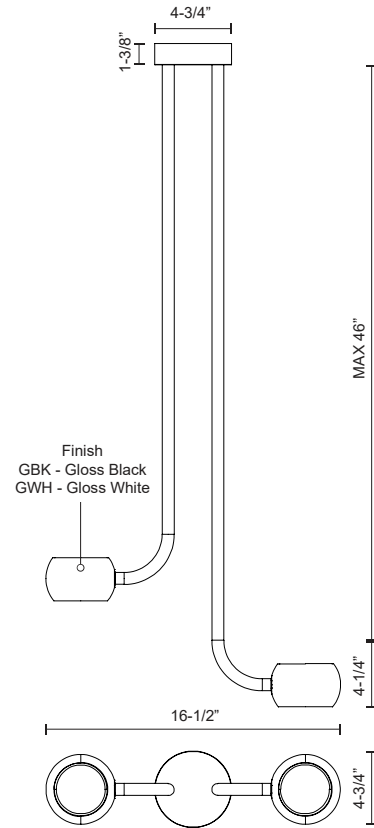

FLUX
MP46608
PENDANTS

PROJECT

MP46608-GWH
Gloss White

MP46608-GBK
Gloss Black

SPECIFICATION DETAILS

* For custom options, consult factory for details.

Fixture Dimensions	L16-1/2" x W4-3/4" x H4-1/4"
Light Source	LED
Wattage	20W
Total Lumens	1600lm
Delivered Lumens	GBK-420lm; GWH-742lm;
Voltage	120V
Color Temperature	3000K
CRI (Ra)	>90
Optional Color Temps	2700K - 5000K Available, Minimum Order Quantities Apply
LED Rated Life	50,000 hours
Dimming	100% - 10%, Touch dimmer
Diffuser Details	Acrylic diffuser
Adjustable	Yes
Rod Length	48" Max (26" + 12" + 6" + 4")
Location	Dry
Warranty	5 Years
Canopy Dimensions	D4-3/4" x H1-3/8"

DESCRIPTION

Combining a truncated spherical aesthetic with modern adjustability features the Flux collection is ideal for the sophisticated interior setting. A flat recessed glass diffuser, partially frosted in its center, is showcased within the precise cast aluminum drum, providing an ambient wash where directed. The illuminated ring serves dual functions as a finder light and indicative perimeter for the touch actuated dimmer. Magnetic connectors allow for an unrestricted range of rotation and ease of assembly. Available in a range of configurations.