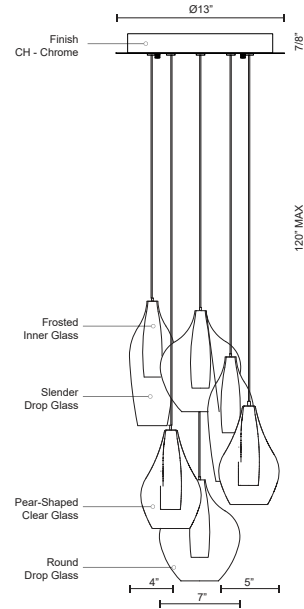

**VICTORIA
MP3006
PENDANTS**

PROJECT

DESCRIPTION

Simplistic elegant round six multi LED pendant with three styles of clear outer glass and frosted inner glass each set together as one piece (slender drop, pear shaped and round drop glass shades). New patent pending socket design and Kuzco SSL wire allow this fixture to be 120V AC LED. Metal details in chrome finish. Available in three different glass styled single pendants and a variety of multi-pendant options, see series for full details.

SPECIFICATION DETAILS

* For custom options, consult factory for details.

Fixture Dimensions	D13" x H131"
Light Source	LED
Wattage	13W
Total Lumens	1080lm
Delivered Lumens	CH-1090lm
Voltage	120V
Color Temperature	3000K
CRI (Ra)	>90
Optional Color Temps	2700K - 5000K Available, Minimum Order Quantities Apply
LED Rated Life	50,000 hours
Dimming	100% - 10%, ELV Dimmer (Not Included)
Glass Details	Clear Outer Glass, White Inner Glass
Adjustable	Yes
Wire Length	120" Max
Wire Type	Clear SSL Wire
Location	Dry
Warranty	5 Years
Canopy Dimensions	D13" x H7/8"
Finish Option(s)	Chrome