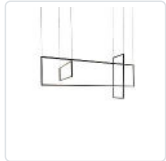

**ARKELL**  
**MP28356**  
PENDANTS

PROJECT

**DESCRIPTION**

Characterized by the interplay of luminous rectangular forms the Arkell serves as both lighting and sculpture. Directing light upward and downward the floating illusion is emphasized by the minuscule suspension cables that visually disappear. Generously scaled the unique lamp is well suited for over a dining table or as a stand-alone focal point.

MP28356-BK  
Black

MP28356-BN  
Brushed Nickel

MP28356-GD  
Gold

MP28356-WH  
White

**SPECIFICATION DETAILS**

\* For custom options, consult factory for details.

<b>Fixture Dimensions</b>	L54" x W19" x H24"
<b>Light Source</b>	LED
<b>Wattage</b>	90W
<b>Total Lumens</b>	7980lm
<b>Delivered Lumens</b>	BK-2628lm; BN-2351lm; GD-3023lm; WH-3616lm;
<b>Voltage</b>	120V
<b>Color Temperature</b>	3000K
<b>CRI (Ra)</b>	>90
<b>Optional Color Temps</b>	2700K - 5000K Available, Minimum Order Quantities Apply
<b>LED Rated Life</b>	50,000 hours
<b>Dimming</b>	100% - 10%, TRIAC or ELV Dimmer (Not Included)
<b>Diffuser Details</b>	White Acrylic Diffuser
<b>Adjustable</b>	Yes
<b>Wire Length</b>	120" Max
<b>Wire Type</b>	Color Matching Coaxial Wire
<b>Location</b>	Dry
<b>Warranty</b>	5 Years
<b>Canopy Dimensions</b>	L34-1/2"x W5-1/8"x H1-5/8"