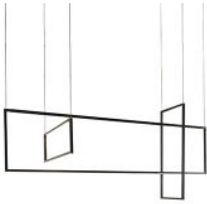

**ARKELL**  
**MP28356**  
PENDANTS

PROJECT

**DESCRIPTION**

Characterized by the interplay of luminous rectangular forms the Arkell serves as both lighting and sculpture. Directing light upward and downward the floating illusion is emphasized by the minuscule suspension cables that visually disappear. Generously scaled the unique lamp is well suited for over a dining table or as a stand-alone focal point.

MP28356-BK  
Black

MP28356-BN  
Brushed Nickel

MP28356-GD  
Gold

MP28356-WH  
White

**SPECIFICATION DETAILS**

\* For custom options, consult factory for details.

<b>Fixture Dimensions</b>	L54" x W19" x H24"
<b>Light Source</b>	LED
<b>Wattage</b>	90W
<b>Total Lumens</b>	7980lm
<b>Delivered Lumens</b>	BK-2628lm; BN-2351lm; GD-3023lm; WH-3616lm;
<b>Voltage</b>	120V
<b>Color Temperature</b>	3000K
<b>CRI (Ra)</b>	>90
<b>Optional Color Temps</b>	2700K - 5000K Available, Minimum Order Quantities Apply
<b>LED Rated Life</b>	50,000 hours
<b>Dimming</b>	100% - 10%, TRIAC or ELV Dimmer (Not Included)
<b>Diffuser Details</b>	White Acrylic Diffuser
<b>Adjustable</b>	Yes
<b>Wire Length</b>	120" Max
<b>Wire Type</b>	Color Matching Coaxial Wire
<b>Location</b>	Dry
<b>Warranty</b>	5 Years
<b>Canopy Dimensions</b>	L34-1/2"x W5-1/8"x H1-5/8"