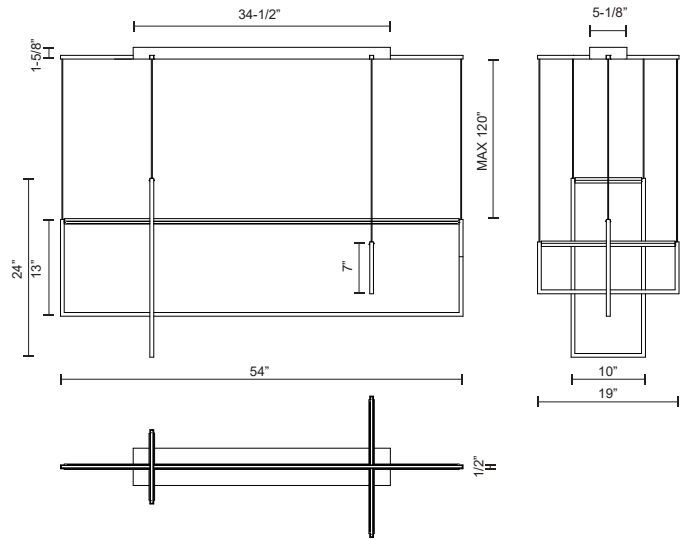

MP28356-BK  
Black

MP28356-BN  
Brushed Nickel

MP28356-GD  
Gold

MP28356-WH  
White

**SPECIFICATION DETAILS**

\* For custom options, consult factory for details.

<b>Fixture Dimensions</b>	L54" x W19" x H24"
<b>Light Source</b>	LED
<b>Wattage</b>	90W
<b>Total Lumens</b>	7980lm
<b>Delivered Lumens</b>	BK-2628lm; BN-2351lm; GD-3023lm; WH-3616lm;
<b>Voltage</b>	120V
<b>Color Temperature</b>	3000K
<b>CRI (Ra)</b>	>90
<b>Optional Color Temps</b>	2700K - 5000K Available, Minimum Order Quantities Apply
<b>LED Rated Life</b>	50,000 hours
<b>Dimming</b>	100% - 10%, TRIAC or ELV Dimmer (Not Included)
<b>Diffuser Details</b>	White Acrylic Diffuser
<b>Adjustable</b>	Yes
<b>Wire Length</b>	120" Max
<b>Wire Type</b>	Color Matching Coaxial Wire
<b>Location</b>	Dry
<b>Warranty</b>	5 Years
<b>Canopy Dimensions</b>	L34-1/2"x W5-1/8"x H1-5/8"