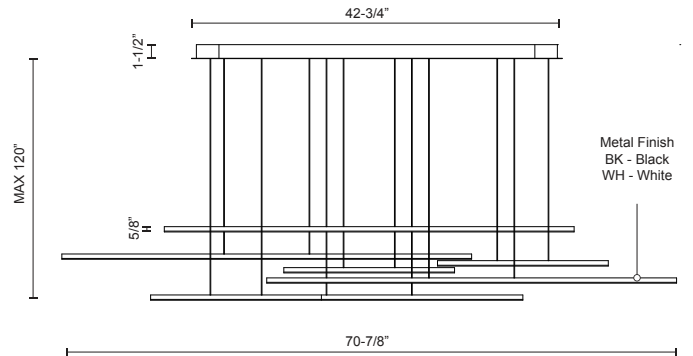

CHUTE MOTION MP14970

PENDANTS

PROJECT

MP14970-BK
Black

MP14970-WH
White

SPECIFICATION DETAILS

* For custom options, consult factory for details.

Fixture Dimensions	L19-1/2" x W70-7/8" x H5/8"
Light Source	LED
Wattage	91W
Total Lumens	7150lm
Delivered Lumens	BK-4095lm; WH-5005lm;
Voltage	120V
Color Temperature	3000K
CRI (Ra)	>90
Optional Color Temps	2700K - 5000K Available, Minimum Order Quantities Apply
LED Rated Life	50,000 hours
Dimming	100% - 10%, TRIAC or ELV Dimmer (Not Included)
Diffuser Details	White Acrylic Diffuser
Adjustable	Yes
Wire Length	120" Max
Wire Type	Color Matching Coaxial Wire
Location	Dry
Warranty	5 Years
Canopy Dimensions	L42-3/4" x W19-1/2" x H1-1/2"

DESCRIPTION

Extruded circular aluminum horizontal lamp rods. Flexible silicon rubber diffusers. Lightly textured powder-coat colors. Outward-emitting light. Custom options available.

Metal Finish
BK - Black
WH - White