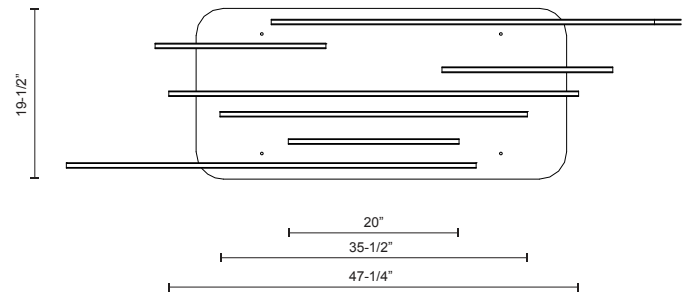

CHUTE MOTION MP14970

PENDANTS

PROJECT

MP14970-BK
Black

MP14970-WH
White

SPECIFICATION DETAILS

* For custom options, consult factory for details.

Fixture Dimensions	L19-1/2" x W70-7/8" x H5/8"
Light Source	LED
Wattage	91W
Total Lumens	7150lm
Delivered Lumens	BK-4095lm; WH-5005lm;
Voltage	120V
Color Temperature	3000K
CRI (Ra)	>90
Optional Color Temps	2700K - 5000K Available, Minimum Order Quantities Apply
LED Rated Life	50,000 hours
Dimming	100% - 10%, TRIAC or ELV Dimmer (Not Included)
Diffuser Details	White Acrylic Diffuser
Adjustable	Yes
Wire Length	120" Max
Wire Type	Color Matching Coaxial Wire
Location	Dry
Warranty	5 Years
Canopy Dimensions	L42-3/4" x W19-1/2" x H1-1/2"

DESCRIPTION

Extruded circular aluminum horizontal lamp rods. Flexible silicon rubber diffusers. Lightly textured powder-coat colors. Outward-emitting light. Custom options available.

Metal Finish
BK - Black
WH - White