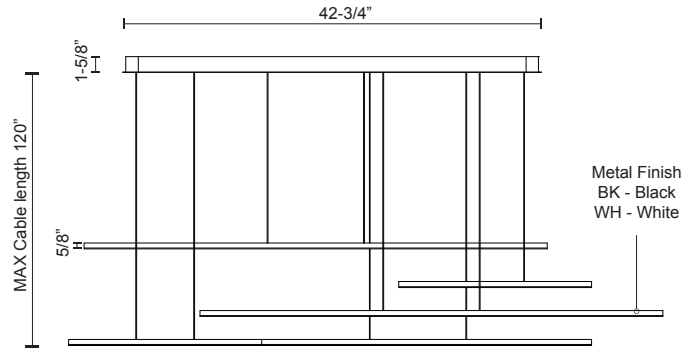

DESCRIPTION

Extruded circular aluminum horizontal lamp rods. Flexible silicon rubber diffusers. Lightly textured powder-coat colors. Outward-emitting light. Custom options available.

Metal Finish
BK - Black
WH - White