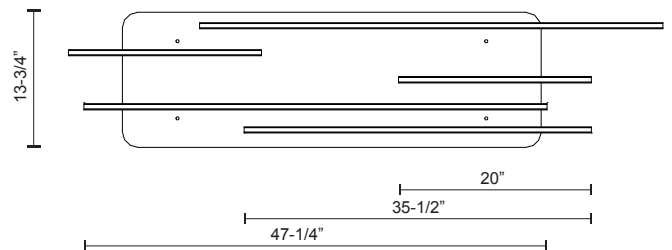

KUZCO

19054 28TH AVENUE
SURREY - BC V3Z 6M3
CANADA

WWW.KUZCOLIGHTING.COM

COMMENT