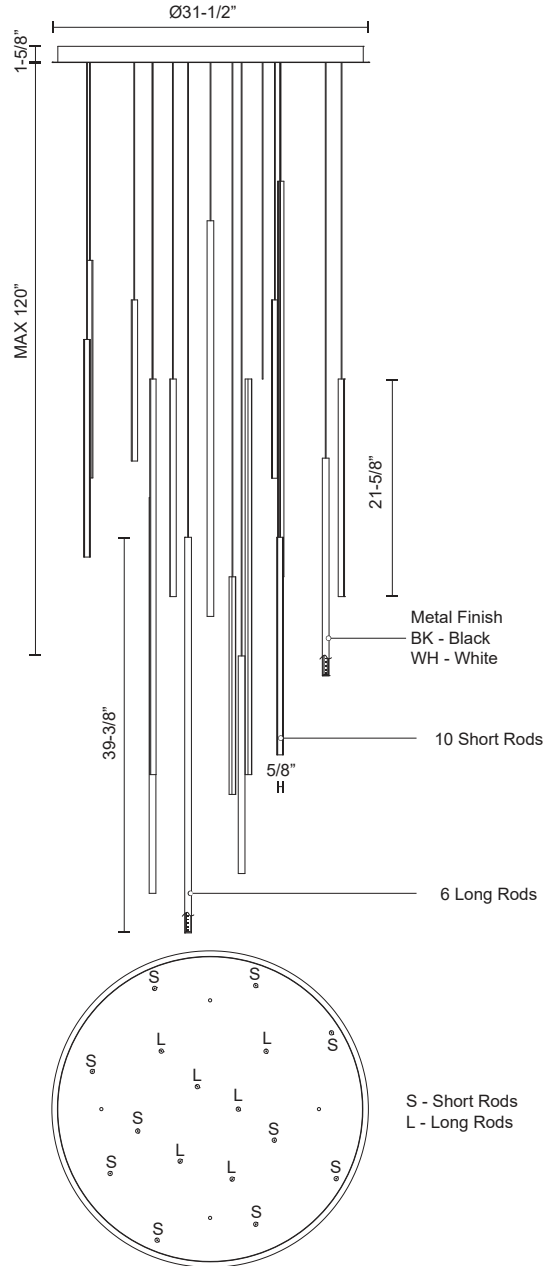

**CHUTE
MP14932
PENDANTS**

PROJECT

MP14932-BK
Black

MP14932-WH
White

SPECIFICATION DETAILS

* For custom options, consult factory for details.

Fixture Dimensions	D31-1/2" x H39-3/8"
Light Source	LED
Wattage	181W
Total Lumens	13325lm
Delivered Lumens	BK-8145lm; WH-9955lm;
Voltage	120V
Color Temperature	3000K
CRI (Ra)	>90
Optional Color Temps	2700K - 5000K Available, Minimum Order Quantities Apply
LED Rated Life	50,000 hours
Dimming	100% - 10%, TRIAC or ELV Dimmer (Not Included)
Diffuser Details	White Acrylic Diffuser
Adjustable	Yes
Wire Length	120" Max
Wire Type	Clear Coaxial Wire
Location	Dry
Warranty	5 Years
Canopy Dimensions	D31-1/2" x H1-5/8"

DESCRIPTION

Sixteen extruded circular aluminum vertical lamp rods. Flexible silicon rubber diffusers. Lightly textured powder-coat colors. Outward emitting light. Custom options available.

KUZCO

19054 28TH AVENUE
SURREY - BC V3Z 6M3
CANADA