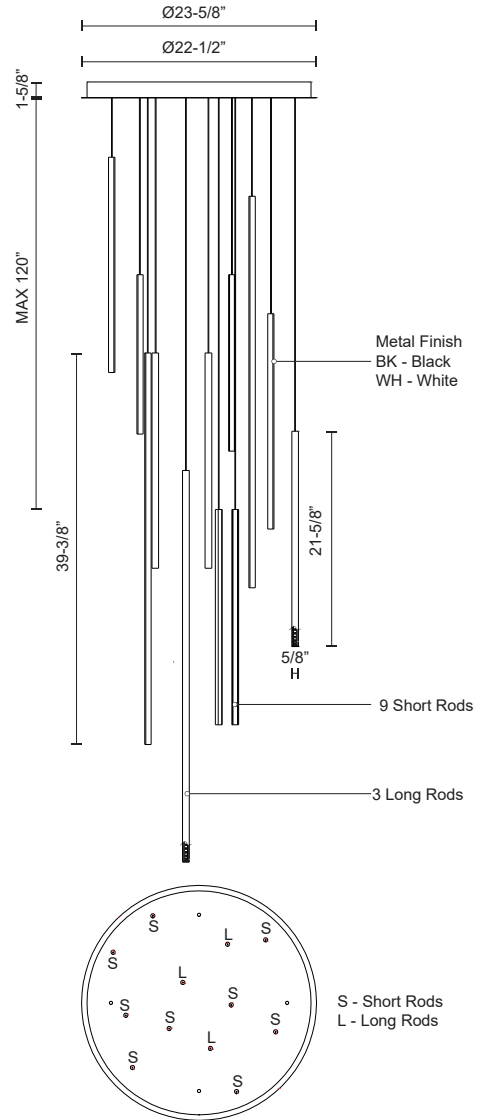

**CHUTE
MP14924
PENDANTS**

PROJECT

MP14924-BK
Black

MP14924-WH
White

SPECIFICATION DETAILS

* For custom options, consult factory for details.

Fixture Dimensions	D23-5/8" x H39-3/8"
Light Source	LED
Wattage	116W
Total Lumens	9100lm
Delivered Lumens	BK-5220lm; WH-6380lm;
Voltage	120V
Color Temperature	3000K
CRI (Ra)	>90
Optional Color Temps	2700K - 5000K Available, Minimum Order Quantities Apply
LED Rated Life	50,000 hours
Dimming	100% - 10%, TRIAC or ELV Dimmer (Not Included)
Diffuser Details	White Acrylic Diffuser
Adjustable	Yes
Wire Length	120" Max
Wire Type	Clear Coaxial Wire
Location	Dry
Warranty	5 Years
Canopy Dimensions	D23-5/8" x H1-5/8"

DESCRIPTION

Twelve extruded circular aluminum vertical lamp rods. Flexible silicon rubber diffusers. Lightly textured powder-coat colors. Outward emitting light. Custom options available.

KUZCO

19054 28TH AVENUE
SURREY - BC V3Z 6M3
CANADA