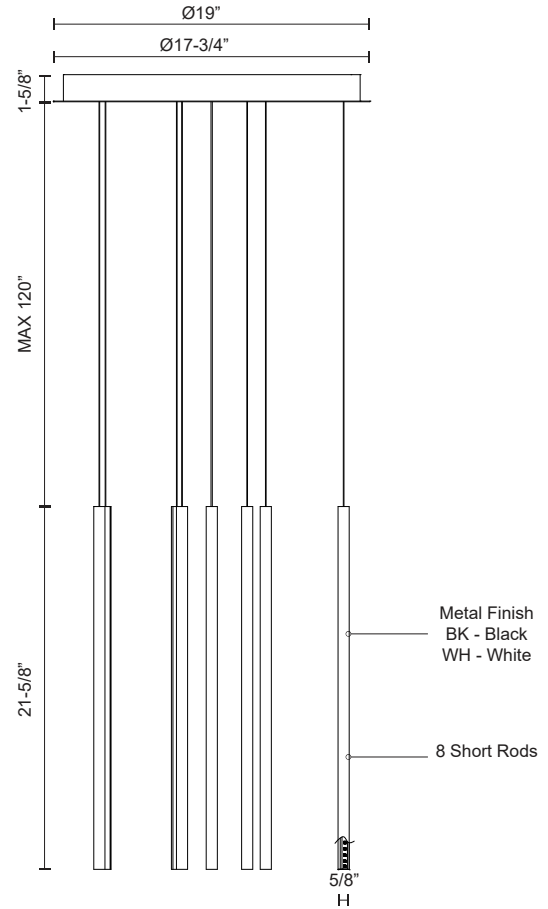

**CHUTE
MP14919
PENDANTS**

PROJECT

MP14919-BK
Black

MP14919-WH
White

SPECIFICATION DETAILS

* For custom options, consult factory for details.

Fixture Dimensions	D19" x H21-5/8"
Light Source	LED
Wattage	68W
Total Lumens	4875lm
Delivered Lumens	BK-3060lm; WH-3740lm;
Voltage	120V
Color Temperature	3000K
CRI (Ra)	>90
Optional Color Temps	2700K - 5000K Available, Minimum Order Quantities Apply
LED Rated Life	50,000 hours
Dimming	100% - 10%, TRIAC or ELV Dimmer (Not Included)
Diffuser Details	White Acrylic Diffuser
Adjustable	Yes
Wire Length	120" Max
Wire Type	Clear Coaxial Wire
Location	Dry
Warranty	5 Years
Canopy Dimensions	D19" x H1-5/8"

DESCRIPTION

Eight extruded circular aluminum vertical lamp rods. Flexible silicon rubber diffusers. Lightly textured powder-coat colors. Outward emitting light. Custom options available.

COMMENT

KUZCO

19054 28TH AVENUE
SURREY - BC V3Z 6M3
CANADA