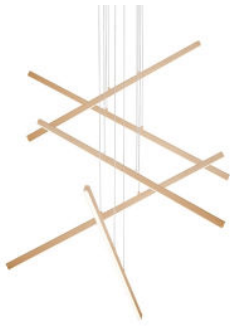

VEGA
MP10305
 PENDANTS

PROJECT

MP10305-BK
Black

MP10305-GD
Gold

MP10305-BN
Brushed Nickel

MP10305-WH
White

SPECIFICATION DETAILS

* For custom options, consult factory for details.

Fixture Dimensions	L45" x H1-1/2"
Light Source	LED
Wattage	145W
Total Lumens	12000lm*
Delivered Lumens	BK-5065lm; BN-7755lm; GD-7470lm; WH-8525lm;
Voltage	120V
Color Temperature	3000K
CRI (Ra)	>90
Optional Color Temps	2700K - 5000K Available, Minimum Order Quantities Apply
LED Rated Life	50,000 hours
Dimming	100% - 10%, ELV Dimmer (Not Included)
Diffuser Details	White Acrylic Diffuser
Adjustable	Yes
Wire Length	120" Max
Wire Type	Clear SSL Wire
Location	Dry
Warranty	5 Years
Canopy Dimensions	L14" x W14" x H1-1/4"

DESCRIPTION

The linear lights can be configured at different heights and angles to create distinct sculptural orientations. Ordered into clean parallels or jumbled in playful asymmetry, Vega can be customized to complement any space.