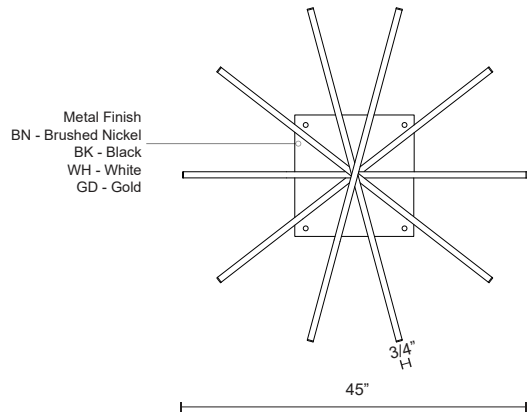

VEGA
MP10305
 PENDANTS

PROJECT

MP10305-BK
Black

MP10305-GD
Gold

MP10305-BN
Brushed Nickel

MP10305-WH
White

SPECIFICATION DETAILS

* For custom options, consult factory for details.

Fixture Dimensions	L45" x H1-1/2"
Light Source	LED
Wattage	145W
Total Lumens	12000lm*
Delivered Lumens	BK-5065lm; BN-7755lm; GD-7470lm; WH-8525lm;
Voltage	120V
Color Temperature	3000K
CRI (Ra)	>90
Optional Color Temps	2700K - 5000K Available, Minimum Order Quantities Apply
LED Rated Life	50,000 hours
Dimming	100% - 10%, ELV Dimmer (Not Included)
Diffuser Details	White Acrylic Diffuser
Adjustable	Yes
Wire Length	120" Max
Wire Type	Clear SSL Wire
Location	Dry
Warranty	5 Years
Canopy Dimensions	L14" x W14" x H1-1/4"

DESCRIPTION

The linear lights can be configured at different heights and angles to create distinct sculptural orientations. Ordered into clean parallels or jumbled in playful asymmetry, Vega can be customized to complement any space.