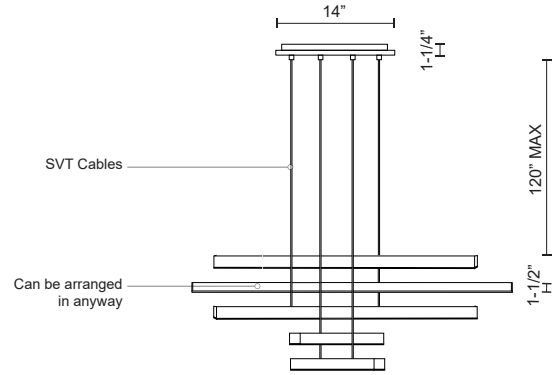

Fixture Dimensions	L45" x H1-1/2"
Light Source	LED
Wattage	145W
Total Lumens	12000lm*
Delivered Lumens	BK-5065lm; BN-7755lm; GD-7470lm; WH-8525lm;
Voltage	120V
Color Temperature	3000K
CRI (Ra)	>90
Optional Color Temps	2700K - 5000K Available, Minimum Order Quantities Apply
LED Rated Life	50,000 hours
Dimming	100% - 10%, ELV Dimmer (Not Included)
Diffuser Details	White Acrylic Diffuser
Adjustable	Yes
Wire Length	120" Max
Wire Type	Clear SSL Wire
Location	Dry
Warranty	5 Years
Canopy Dimensions	L14" x W14" x H1-1/4"

DESCRIPTION

The linear lights can be configured at different heights and angles to create distinct sculptural orientations. Ordered into clean parallels or jumbled in playful asymmetry, Vega can be customized to complement any space.