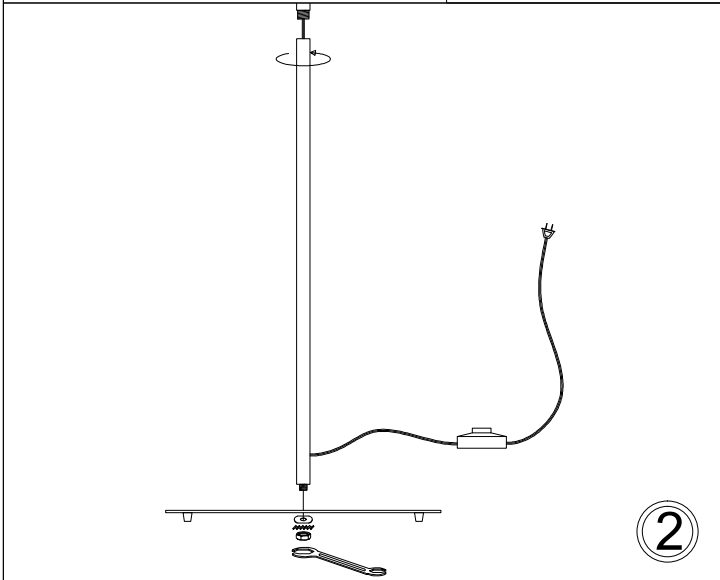

1

2

3

4

Bulb/ Ampoule:  
1x Max 100W E26 Base  
(Not Included/ Non Inclus)