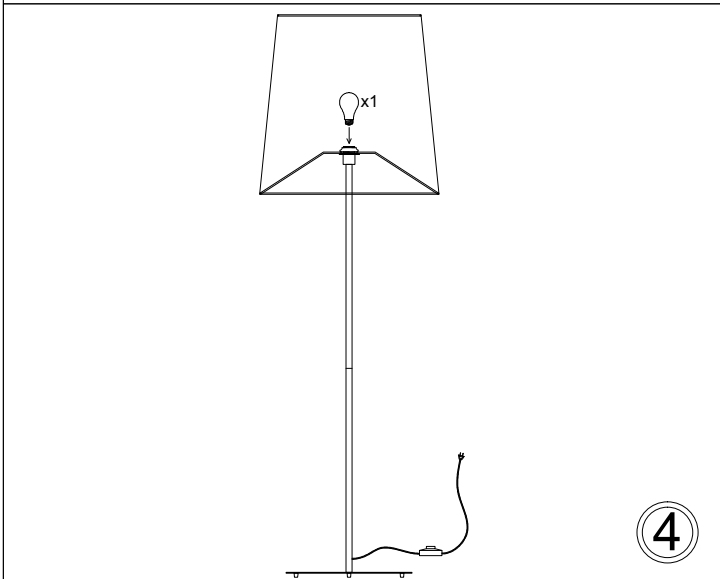

# MM681F

1

2

3

4

Bulb/ Ampoule:  
1x Max 100W E26 Base  
(Not Included/ Non Inclus)