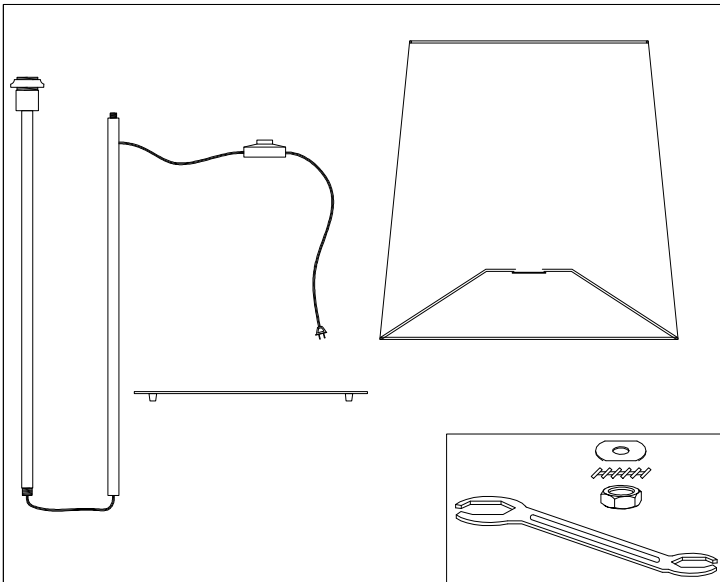

# MM681F

1

2

3

4

Bulb/ Ampoule:  
1x Max 100W E26 Base  
(Not Included/ Non Inclus)