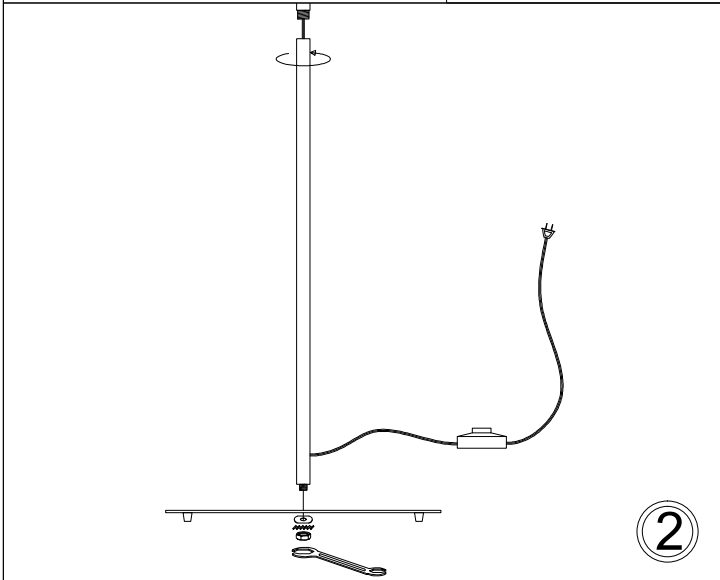

# MM681F

1

2

3

4

Bulb/ Ampoule:  
1x Max 100W E26 Base  
(Not Included/ Non Inclus)