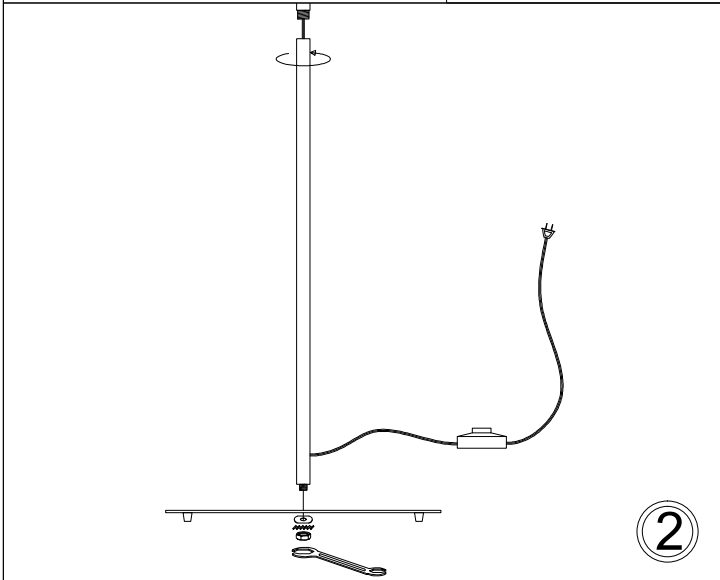

①

②

③

④

Bulb/ Ampoule:
1x Max 100W E26 Base
(Not Included/ Non Inclus)