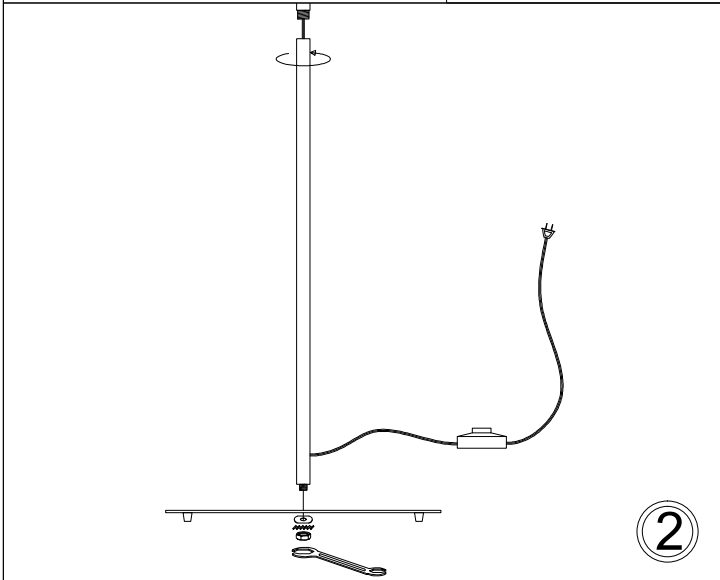

1

2

3

4

Bulb/ Ampoule:
1x Max 100W E26 Base
(Not Included/ Non Inclus)