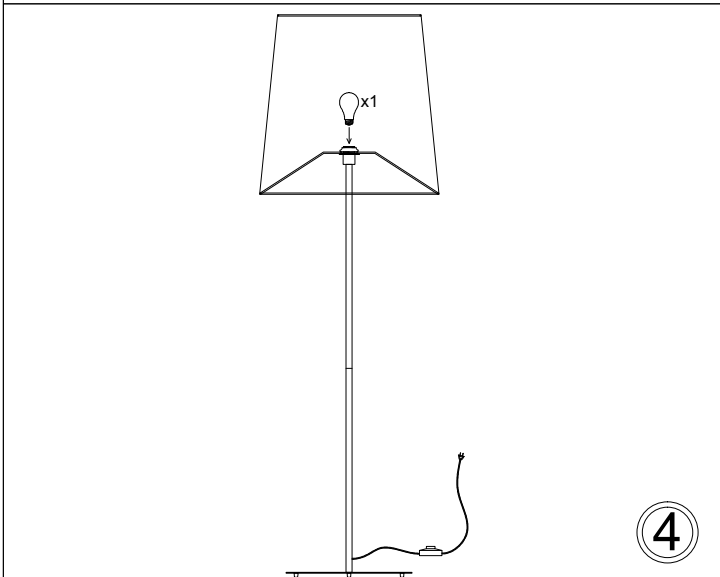

MM681F

1

2

3

4

Bulb/ Ampoule:
1x Max 100W E26 Base
(Not Included/ Non Inclus)