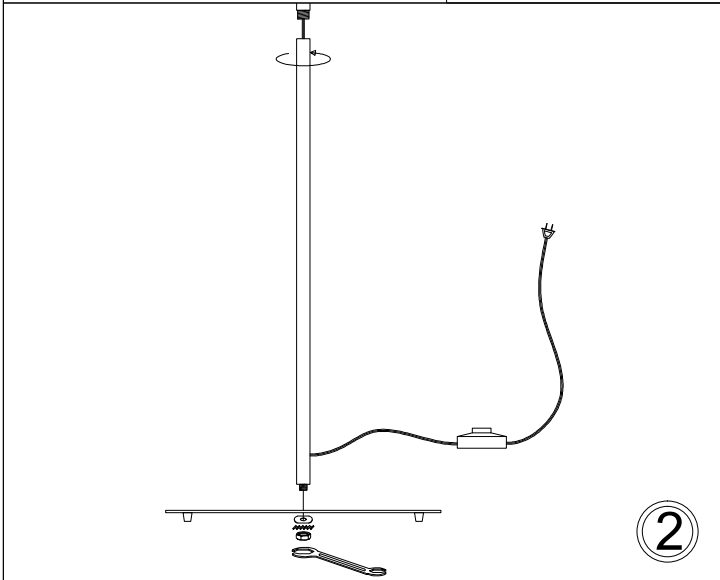

MM681F

1

2

3

4

Bulb/ Ampoule:
1x Max 100W E26 Base
(Not Included/ Non Inclus)