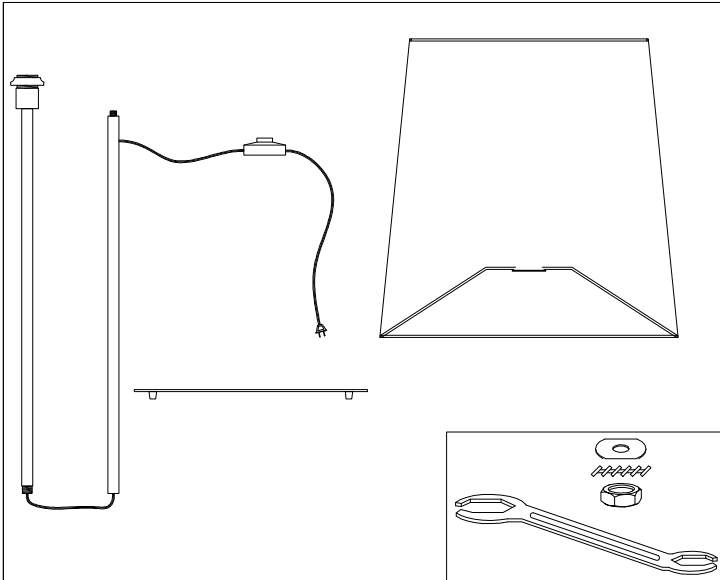

MM681F

1

2

3

4

Bulb/ Ampoule:
1x Max 100W E26 Base
(Not Included/ Non Inclus)