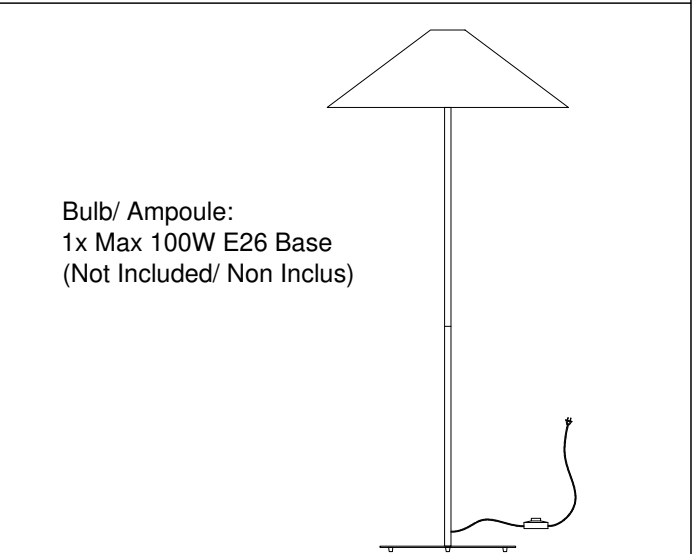

# MM241F

1

2

3

4

Bulb/ Ampoule:  
1x Max 100W E26 Base  
(Not Included/ Non Inclus)