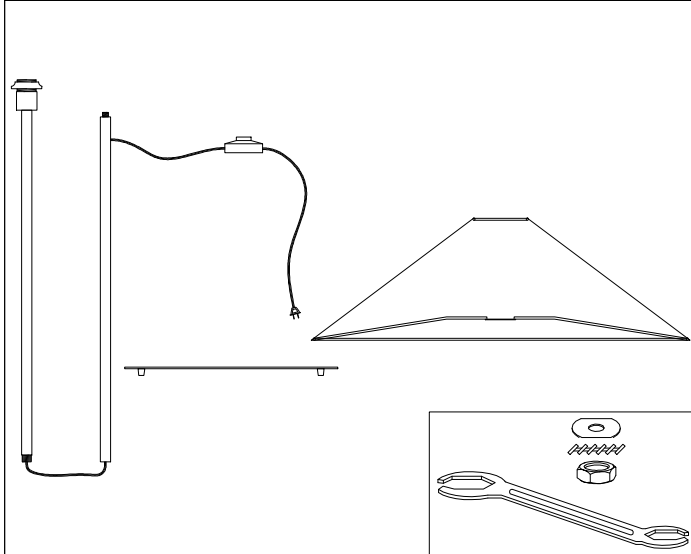

# MM241F

1

2

3

4

Bulb/ Ampoule:  
1x Max 100W E26 Base  
(Not Included/ Non Inclus)