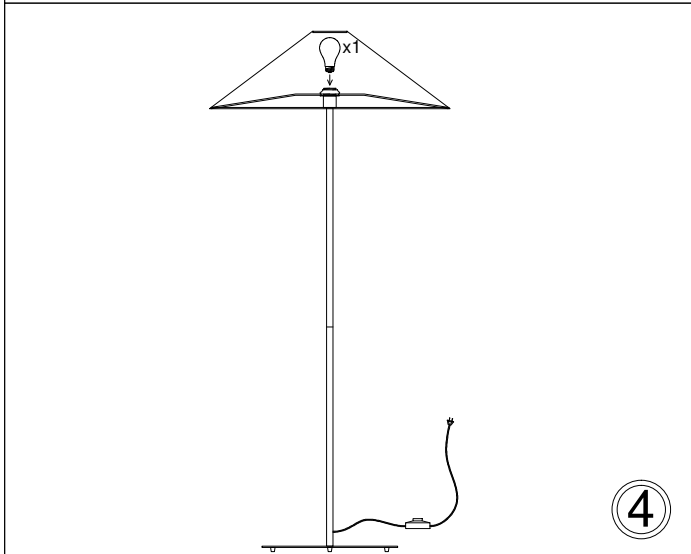

# MM241F

1

2

3

4

Bulb/ Ampoule:  
1x Max 100W E26 Base  
(Not Included/ Non Inclus)