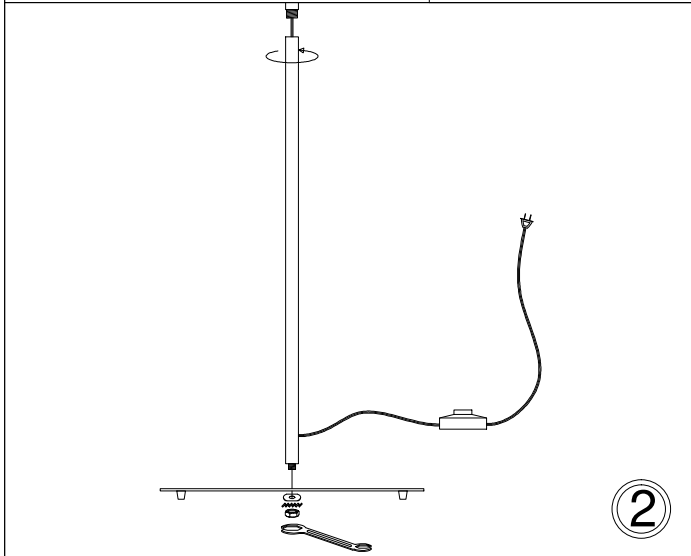

# MM241F

1

2

3

4

Bulb/ Ampoule:  
1x Max 100W E26 Base  
(Not Included/ Non Inclus)