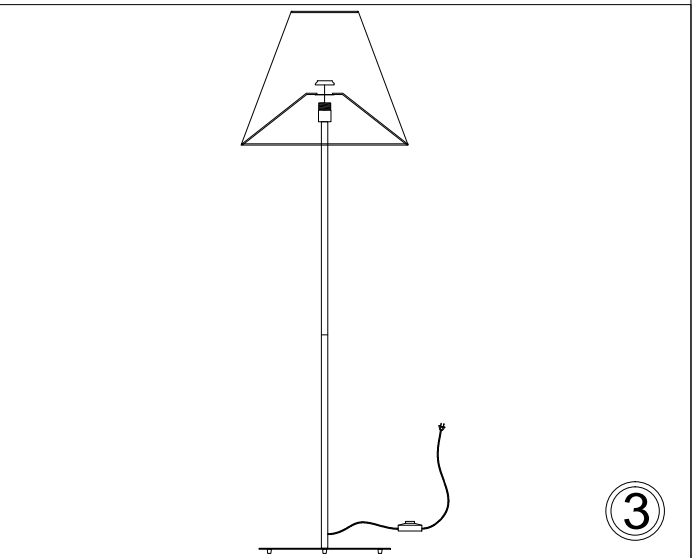

MM231F

1

2

3

4

Bulb/ Ampoule:
1x Max 100W E26 Base
(Not Included/ Non Inclus)