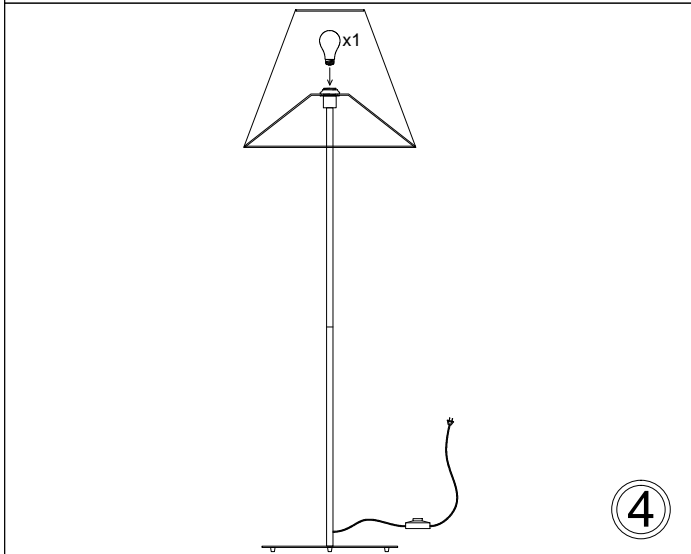

MM231F

1

2

3

4

Bulb/ Ampoule:
1x Max 100W E26 Base
(Not Included/ Non Inclus)