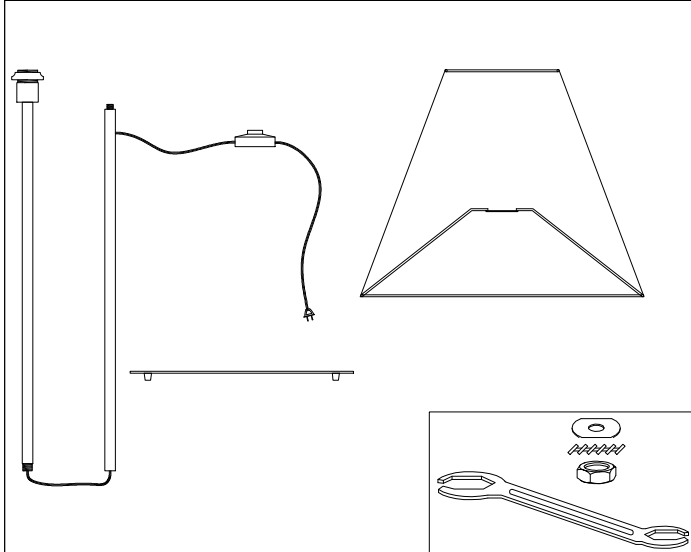

MM231F

1

2

3

4

Bulb/ Ampoule:
1x Max 100W E26 Base
(Not Included/ Non Inclus)