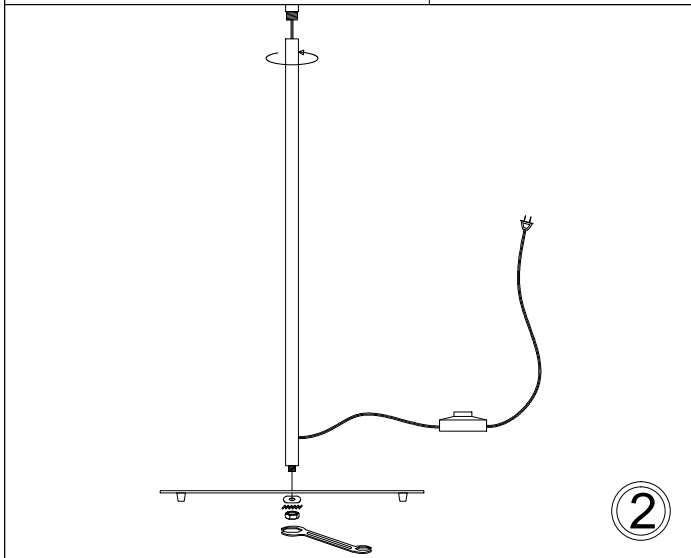

MM231F

1

2

3

4

Bulb/ Ampoule:
1x Max 100W E26 Base
(Not Included/ Non Inclus)