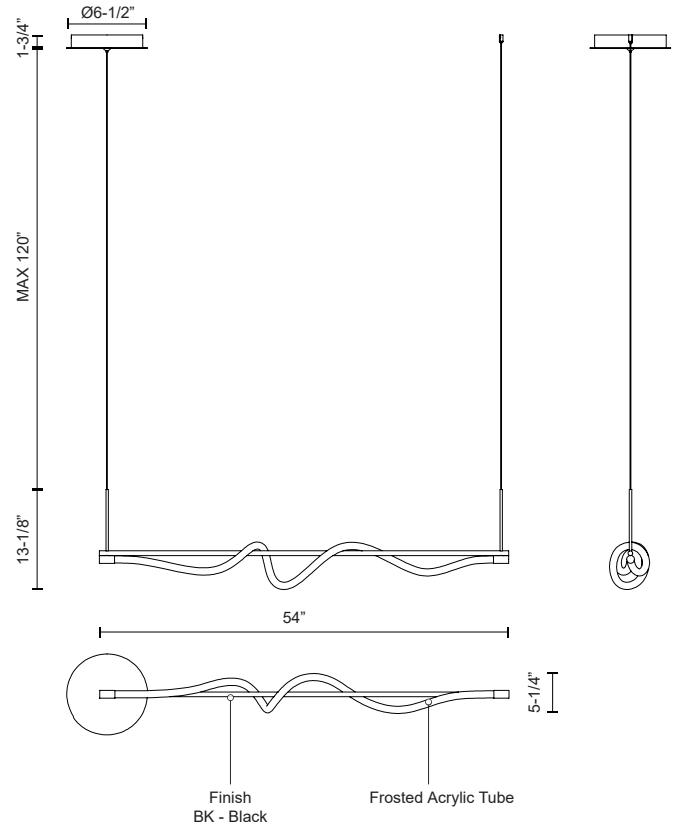

CURSIVE LP95354

PENDANTS

PROJECT

LP95354-BK
Black

SPECIFICATION DETAILS

* For custom options, consult factory for details.

Fixture Dimensions	L54" x W5-1/4" x H13-1/8"
Light Source	LED
Wattage	25W
Total Lumens	2625lm
Delivered Lumens	BK-2358lm
Voltage	120V
Color Temperature	3000K
CRI (Ra)	>90
Optional Color Temps	2700K - 5000K Available, Minimum Order Quantities Apply
LED Rated Life	50,000 hours
Dimming	100% - 10%, TRIAC or ELV Dimmer (Not Included)
Diffuser Details	Frosted Acrylic
Adjustable	Yes
Wire Length	120" Max
Wire Type	Color Matching Coaxial Wire
Location	Dry
Warranty	5 Years
Canopy Dimensions	D6-1/2" x H1-3/4"

DESCRIPTION

The Cursive linear pendant is a fluid signature of light, formed by an effortless acrylic form dancing around a center rod, suspended by two cables. Available in a black metal finish, this pendant offers soft ambient light diffused by a frosted lens.