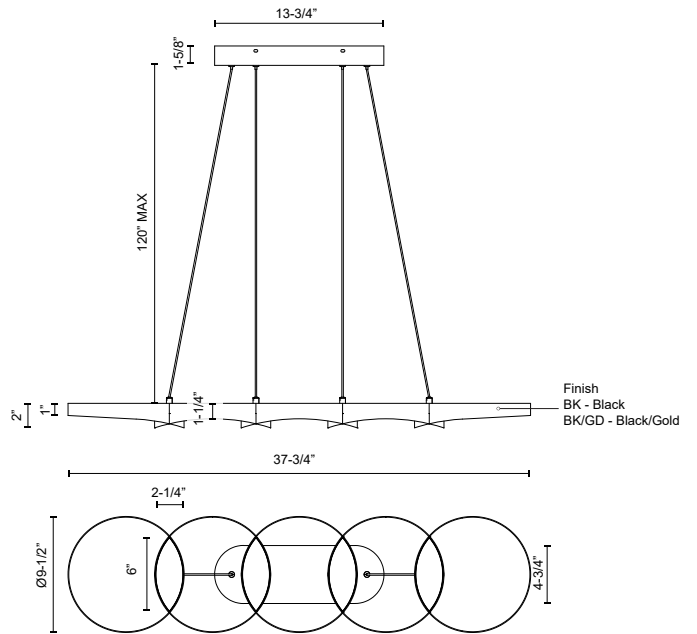

**MAESTRO
LP90838
PENDANTS**

PROJECT

LP90838-BK
Black

LP90838-BK/GD
Black/Gold

SPECIFICATION DETAILS

* For custom options, consult factory for details.

Fixture Dimensions	L37-3/4" x W9-1/2" x H2"
Light Source	LED with DC Driver
Wattage	35W
Total Lumens	2975lm
Delivered Lumens	BK - 1215lm*; BK/GD - 965lm*;
Voltage	120V
Color Temperature	3000K
CRI (Ra)	90CRI
Optional Color Temps	2700K - 5000K Available, Minimum Order Quantities Apply
LED Rated Life	50,000 hours
Dimming	100% - 10%, TRIAC or ELV Dimmer (Not Included)
Adjustable	Yes
Wire Length	120" Max
Wire Type	Color Matching Coaxial Wire
Minimum Hang Height	14"
Diffuser Details	Frosted PC
Location	Dry
Warranty	5 Years
Canopy Dimensions	L13-3/4"x W4-3/4 x H1-5/8"

DESCRIPTION

The Maestro Collection directs light and geometry in new and innovative ways. Metal rings twirl and synchronize harmoniously to create jewel-like illumination where the rings meet. Every angle of the Maestro collection is a new surprise as you stand profile, below, or above. Soft, fluid curves meet solid modern geometry in this standing-ovation worthy collection.