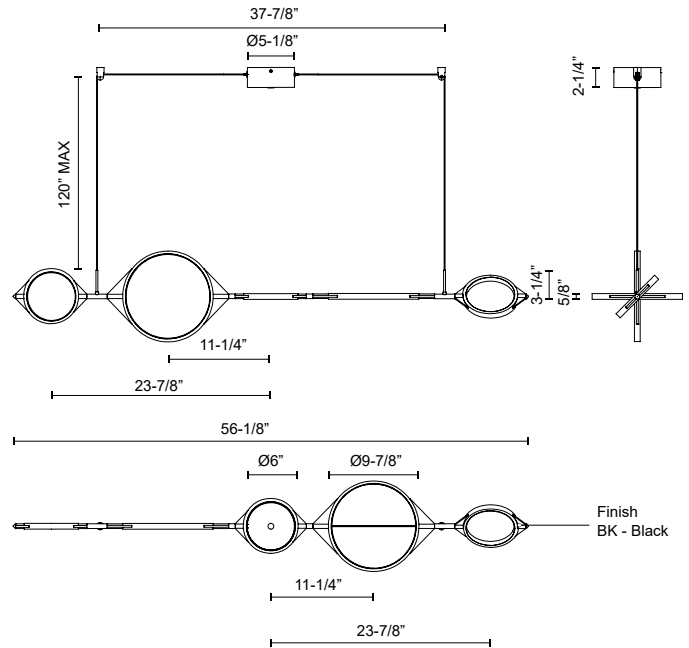

SERIF
LP84457
PENDANTS

PROJECT

DESCRIPTION

The Serif Collection features clean, angular geometrics colliding in harmony. Minimal yet impactful, the rings of light seem to float organically in air. Each piece of the Serif Collection is adjustable to fit your style, from minimal and clean uniform rings, to free-form. This versatility makes it the perfect mixture of both two- and three-dimensional art depending on the ring formations you create.

LP84457-BK
Black

SPECIFICATION DETAILS

* For custom options, consult factory for details.

Fixture Dimensions	L56-1/8" x W23-7/8" x H56-1/8"
Light Source	LED with DC Driver
Wattage	35W
Total Lumens	2975lm
Delivered Lumens	1505lm*
Voltage	120V
Color Temperature	3000K
CRI (Ra)	90CRI
Optional Color Temps	2700K - 5000K Available, Minimum Order Quantities Apply
LED Rated Life	50,000 hours
Dimming	100% - 10%, TRIAC or ELV Dimmer (Not Included)
Adjustable	Yes
Wire Length	120" Max
Wire Type	Black Coaxial Wire
Minimum Hang Height	8"
Diffuser Details	Frosted Silicone Diffuser
Location	Dry
Warranty	5 Years
Canopy Dimensions	D5-1/8" x H2-1/4"