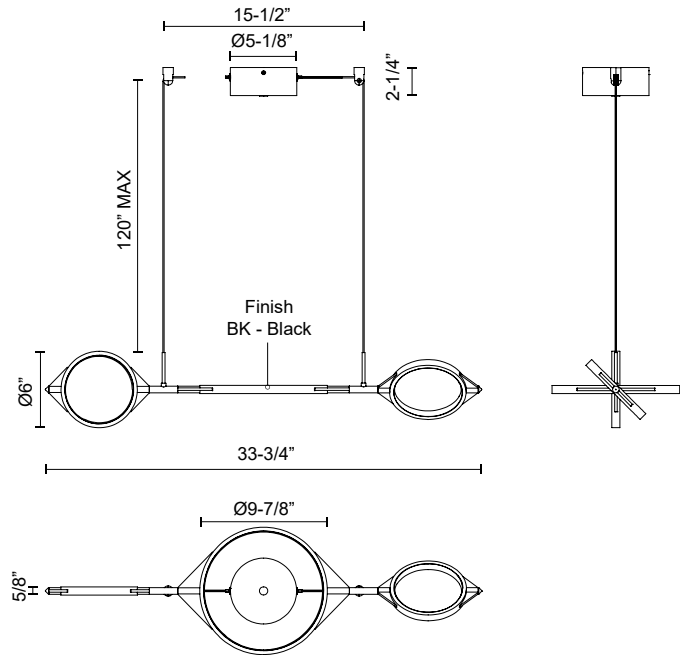

SERIF
LP84434
PENDANTS

PROJECT

DESCRIPTION

The Serif Collection features clean, angular geometrics colliding in harmony. Minimal yet impactful, the rings of light seem to float organically in air. Each piece of the Serif Collection is adjustable to fit your style, from minimal and clean uniform rings, to free-form. This versatility makes it the perfect mixture of both two- and three-dimensional art depending on the ring formations you create.

LP84434-BK
Black

SPECIFICATION DETAILS

* For custom options, consult factory for details.

Fixture Dimensions	L33-3/4" x W9-7/8" x H5/8"
Light Source	LED with DC Driver
Wattage	21W
Total Lumens	1785lm
Delivered Lumens	990lm*
Voltage	120V
Color Temperature	3000K
CRI (Ra)	90CRI
Optional Color Temps	2700K - 5000K Available, Minimum Order Quantities Apply
LED Rated Life	50,000 hours
Dimming	100% - 10%, TRIAC or ELV Dimmer (Not Included)
Adjustable	Yes
Wire Length	120" Max
Wire Type	Black Coaxial Wire
Minimum Hang Height	8"
Diffuser Details	Frosted Silicone Diffuser
Location	Dry
Warranty	5 Years
Canopy Dimensions	D5-1/8" x H2-1/4"