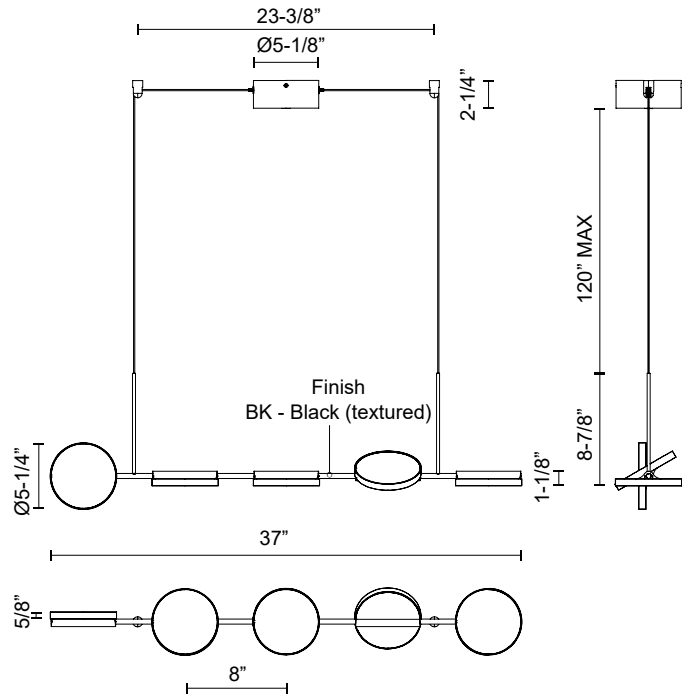

**NOVEL
LP72237
PENDANTS**

PROJECT

SPECIFICATION DETAILS

* For custom options, consult factory for details.

Fixture Dimensions	L37" x W5-1/4" x H1-1/8"
Light Source	LED with DC Driver
Wattage	38W
Total Lumens	3230lm*
Delivered Lumens	1310lm*
Voltage	120V
Color Temperature	3000K
CRI (Ra)	90CRI
Optional Color Temps	2700K - 5000K Available, Minimum Order Quantities Apply
LED Rated Life	50,000 hours
Dimming	100% - 10%, TRIAC or ELV Dimmer (Not Included)
Adjustable	Yes
Wire Length	120" Max
Wire Type	Black Coaxial Wire
Minimum Hang Height	12"
Diffuser Details	Frosted Acrylic Light Guide Panel
Location	Dry
Warranty	5 Years
Canopy Dimensions	D5-1/8" x H2-1/4"

DESCRIPTION

Pure geometry of the disks of illumination balancing on clean, thin lined structure is poetry in motion. Each disk of illumination can turn and twist to fit the needs and style of your space. The Novel Collection fits a large range of style and function with minimal elements.

KUZCO

19054 28TH AVENUE
SURREY - BC V3Z 6M3
CANADA

WWW.KUZCOLIGHTING.COM

COMMENT