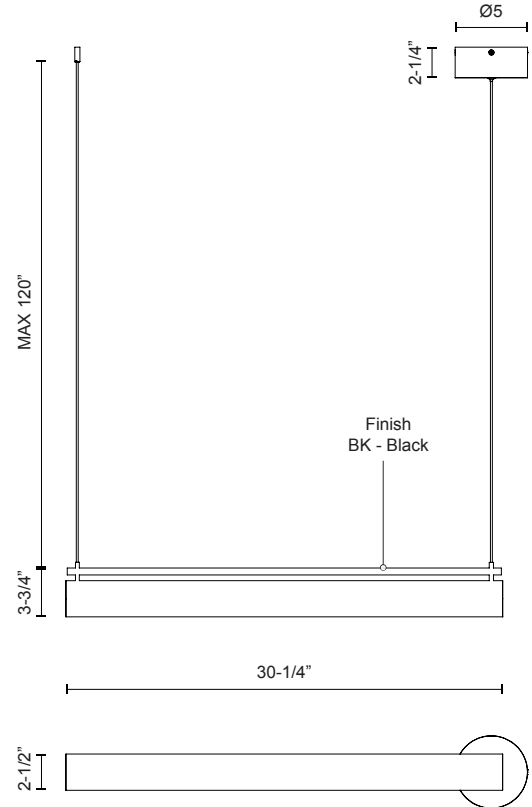

GRAMERCY LP70130

PENDANTS

PROJECT

LP70130-BK
Black

SPECIFICATION DETAILS

* For custom options, consult factory for details.

Fixture Dimensions	L30-1/4" x W2-1/2" x H3-3/4"
Light Source	LED
Wattage	25W
Total Lumens	2125lm*
Delivered Lumens	BK-1200lm*
Voltage	120V
Color Temperature	3000K
CRI (Ra)	>90
Optional Color Temps	2700K - 5000K Available, Minimum Order Quantities Apply
LED Rated Life	50,000 hours
Dimming	100% - 10%, TRIAC or ELV Dimmer (Not Included)
Glass Details	White Glass
Adjustable	Yes
Wire Length	120" Max
Wire Type	Color Matching Coaxial Wire
Location	Dry
Warranty	5 Years
Canopy Dimensions	D5" x H2-1/4"

DESCRIPTION

Glass cylinder with frosted white interior coating and aluminum die-cast body

KUZCO

19054 28TH AVENUE
SURREY - BC V3Z 6M3
CANADA

WWW.KUZCOLIGHTING.COM

COMMENT