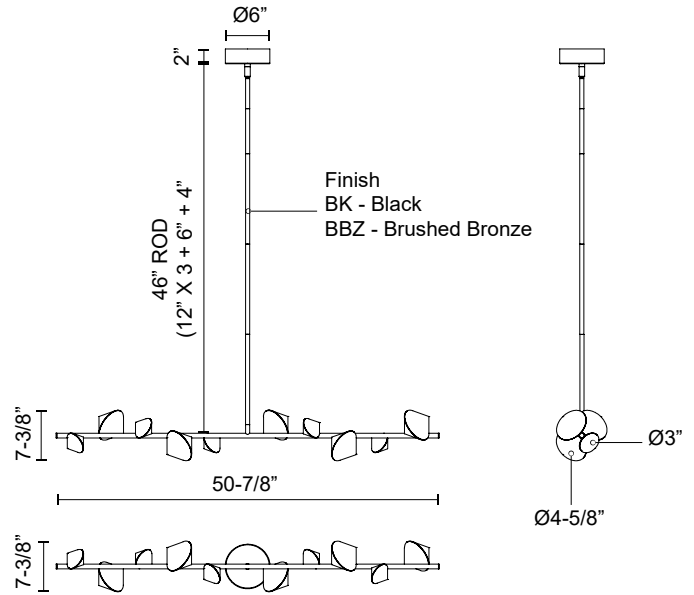

LP50851-BK  
Black

LP50851-BBZ  
Brushed Bronze

**SPECIFICATION DETAILS**

\* For custom options, consult factory for details.

<b>Fixture Dimensions</b>	L50-7/8" x W7-3/8 x H7-3/8"
<b>Light Source</b>	LED with DC Driver
<b>Wattage</b>	30W
<b>Total Lumens</b>	2550lm
<b>Delivered Lumens</b>	1200lm
<b>Voltage</b>	120V
<b>Color Temperature</b>	3000K
<b>CRI (Ra)</b>	90CRI
<b>Optional Color Temps</b>	2700K - 5000K Available, Minimum Order Quantities Apply
<b>LED Rated Life</b>	50,000 hours
<b>Dimming</b>	100% - 10%, TRIAC or ELV Dimmer (Not Included)
<b>Adjustable</b>	Yes
<b>Rod Length</b>	46" Max (3x12" + 1x6" + 1x4")
<b>Wire Length</b>	60"
<b>Minimum Hang Height</b>	15"
<b>Diffuser Details</b>	Interior Sandblasted Acrylic
<b>Location</b>	Dry
<b>Warranty</b>	5 Years
<b>Canopy Dimensions</b>	D6" x H2"