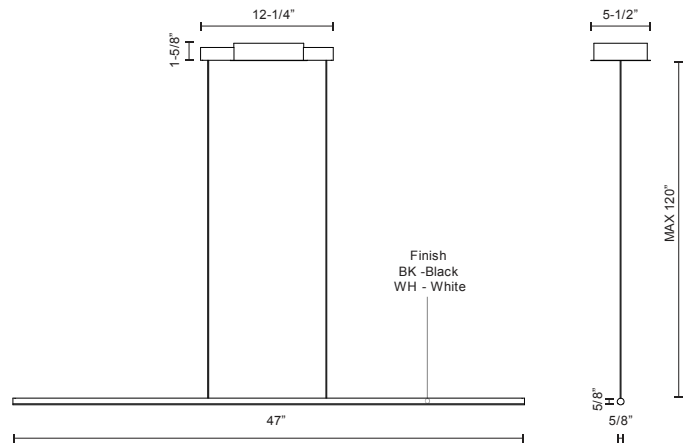

LP14947-BK
Black

LP14947-WH
White

SPECIFICATION DETAILS

* For custom options, consult factory for details.

Fixture Dimensions	L47" x W5/8" x H5/8"
Light Source	LED
Wattage	20W
Total Lumens	1700lm
Delivered Lumens	BK-1070lm; WH-1308lm;
Voltage	120V
Color Temperature	3000K
CRI (Ra)	> 90
Optional Color Temps	2700K - 5000K Available, Minimum Order Quantities Apply
LED Rated Life	50,000 hours
Dimming	100% - 10%, TRIAC or ELV Dimmer (Not Included)
Diffuser Details	White Acrylic Diffuser
Adjustable	Yes
Wire Length	120" Max
Wire Type	Clear Coaxial Wire
Location	Dry
Warranty	5 Years
Canopy Dimensions	L12-1/4" x W5-1/2" x H1-5/8"