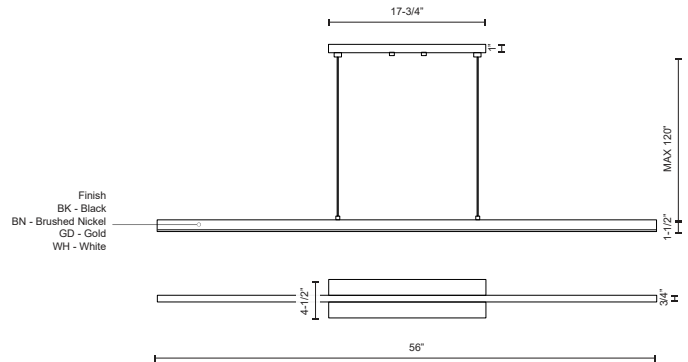

VEGA
LP10356
PENDANTS

PROJECT

DESCRIPTION

Slim state-of-the-art linear LED pendant brings sophistication to any room it is installed in. Available in brushed nickel, gold, black, and white metal finishes with full length linear frosted acrylic diffuser which when lit diffuses the light evenly below. Provided with our powerful 120V AC LED technology, Available in two different sizes and wall sconces, see series for more details.

LP10356-BK
Black

LP10356-BN
Brushed Nickel

LP10356-WH
White

LP10356-GD
Gold

SPECIFICATION DETAILS

* For custom options, consult factory for details.

Fixture Dimensions	L56" x W3/4" x H1-1/2"
Light Source	LED
Wattage	35W
Total Lumens	3000lm*
Delivered Lumens	BK-1313lm; BN-2009lm; GD-1935lm; WH-2209lm;
Voltage	120V
Color Temperature	3000K
CRI (Ra)	>90
Optional Color Temps	2700K - 5000K Available, Minimum Order Quantities Apply
LED Rated Life	50,000 hours
Dimming	100% - 10%, ELV Dimmer (Not Included)
Diffuser Details	White Acrylic Diffuser
Adjustable	Yes
Wire Length	120" Max
Wire Type	Clear SSL Wire
Location	Dry
Warranty	5 Years
Canopy Dimensions	L17-3/4" x W4-1/2" x H1"