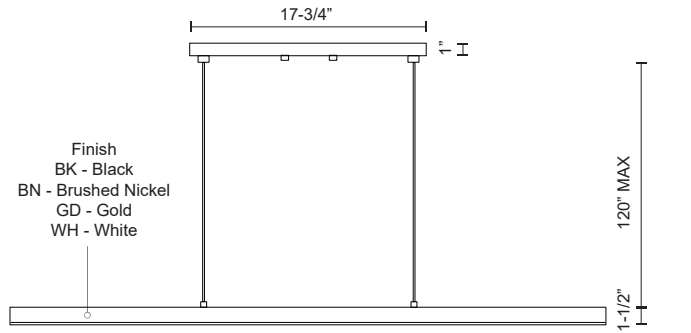

LP10345-GD
Gold

LP10345-BK
Black

LP10345-WH
White

LP10345-BN
Brushed Nickel

SPECIFICATION DETAILS

* For custom options, consult factory for details.

Fixture Dimensions	L45" x W3/4" x H1-1/2"
Light Source	LED
Wattage	29W
Total Lumens	2400lm
Delivered Lumens	BK-1013lm; BN-1551lm; GD-1494lm; WH-1705lm;
Voltage	120V
Color Temperature	3000K
CRI (Ra)	>90
Optional Color Temps	2700K - 5000K Available, Minimum Order Quantities Apply
LED Rated Life	50,000 hours
Dimming	100% - 10%, ELV Dimmer (Not Included)
Diffuser Details	White Acrylic Diffuser
Adjustable	Yes
Wire Length	120" Max
Wire Type	Clear SSL Wire
Location	Dry
Warranty	5 Years
Canopy Dimensions	L17-3/4" x W4-1/2" x H1"