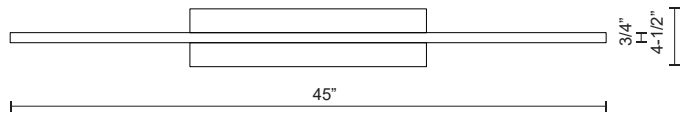

LP10345-GD
Gold

LP10345-BK
Black

LP10345-WH
White

LP10345-BN
Brushed Nickel

SPECIFICATION DETAILS

* For custom options, consult factory for details.

Fixture Dimensions	L45" x W3/4" x H1-1/2"
Light Source	LED
Wattage	29W
Total Lumens	2400lm
Delivered Lumens	BK-1013lm; BN-1551lm; GD-1494lm; WH-1705lm;
Voltage	120V
Color Temperature	3000K
CRI (Ra)	>90
Optional Color Temps	2700K - 5000K Available, Minimum Order Quantities Apply
LED Rated Life	50,000 hours
Dimming	100% - 10%, ELV Dimmer (Not Included)
Diffuser Details	White Acrylic Diffuser
Adjustable	Yes
Wire Length	120" Max
Wire Type	Clear SSL Wire
Location	Dry
Warranty	5 Years
Canopy Dimensions	L17-3/4" x W4-1/2" x H1"