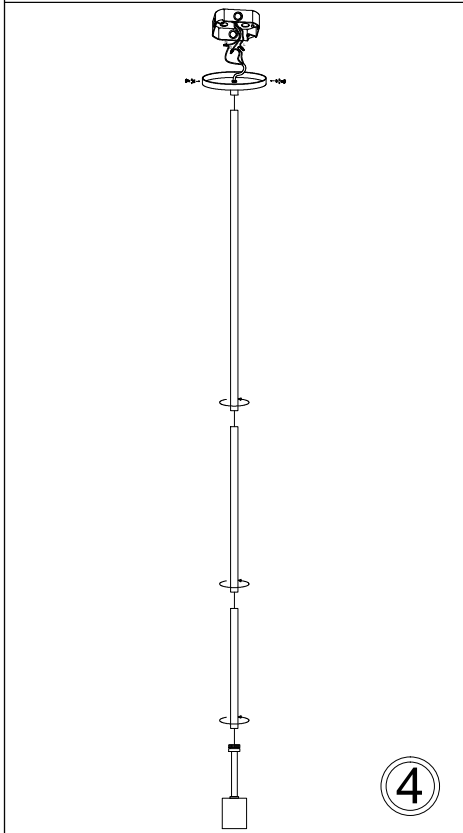

KEN-S

1

2

3

4

5

6

7

Bulbs/ Ampoules:
1x Max 60W
E26 Base
(Not Included/
Non Inclus)