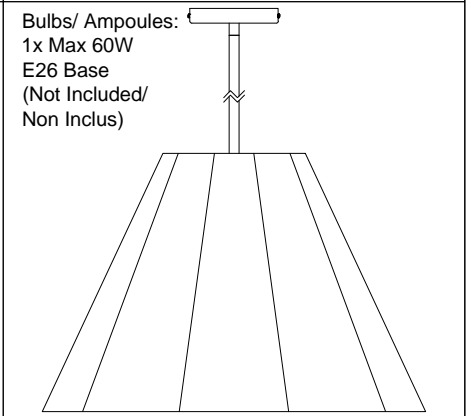

KEN-S

1

2

3

4

5

6

7

Bulbs/ Ampoules:
1x Max 60W
E26 Base
(Not Included/
Non Inclus)