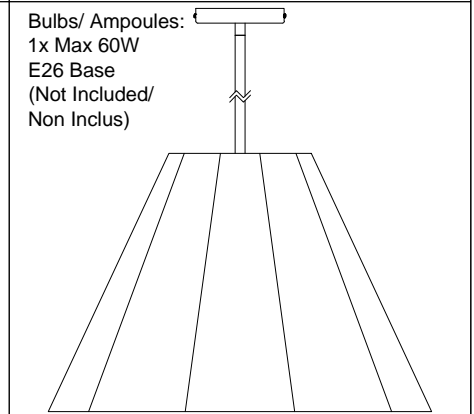

KEN-S

1

2

3

4

5

6

7

Bulbs/ Ampoules:
1x Max 60W
E26 Base
(Not Included/
Non Inclus)