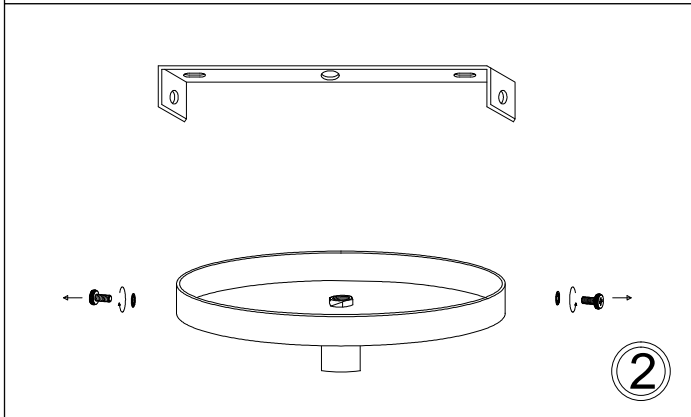

KEN-S

1

2

3

4

5

6

7

Bulbs/ Ampoules:
1x Max 60W
E26 Base
(Not Included/
Non Inclus)