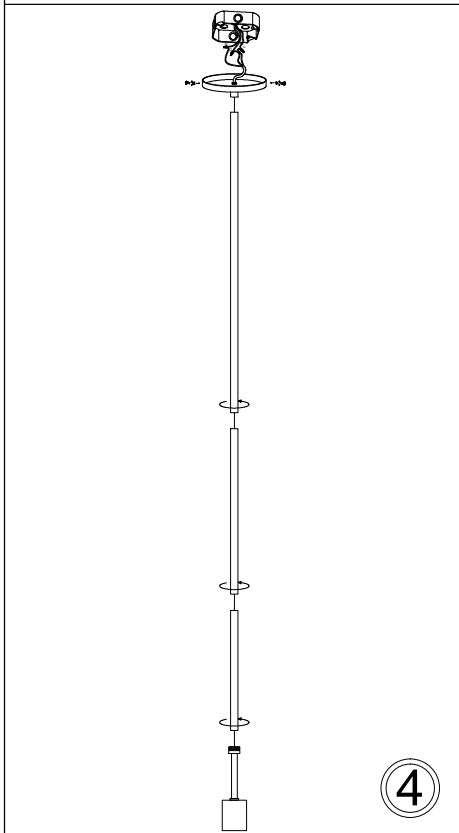

KEN-S

1

2

3

4

5

6

7

Bulbs/ Ampoules:
1x Max 60W
E26 Base
(Not Included/
Non Inclus)