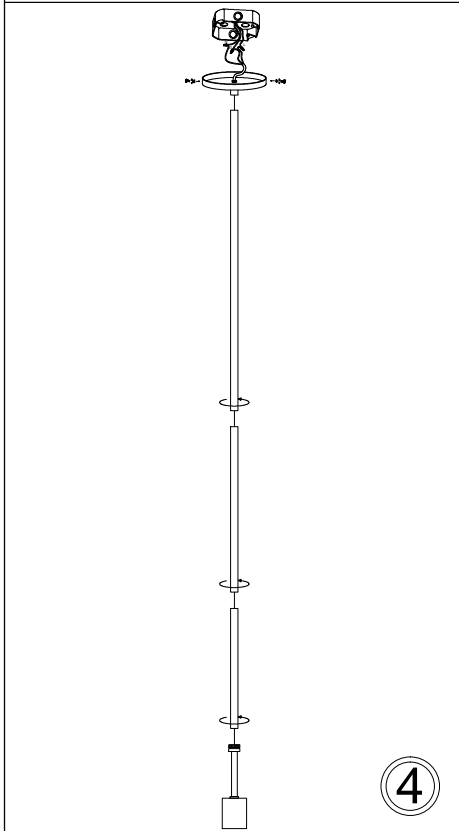

KEN-S

1

2

3

4

5

6

7

Bulbs/ Ampoules:
1x Max 60W
E26 Base
(Not Included/
Non Inclus)