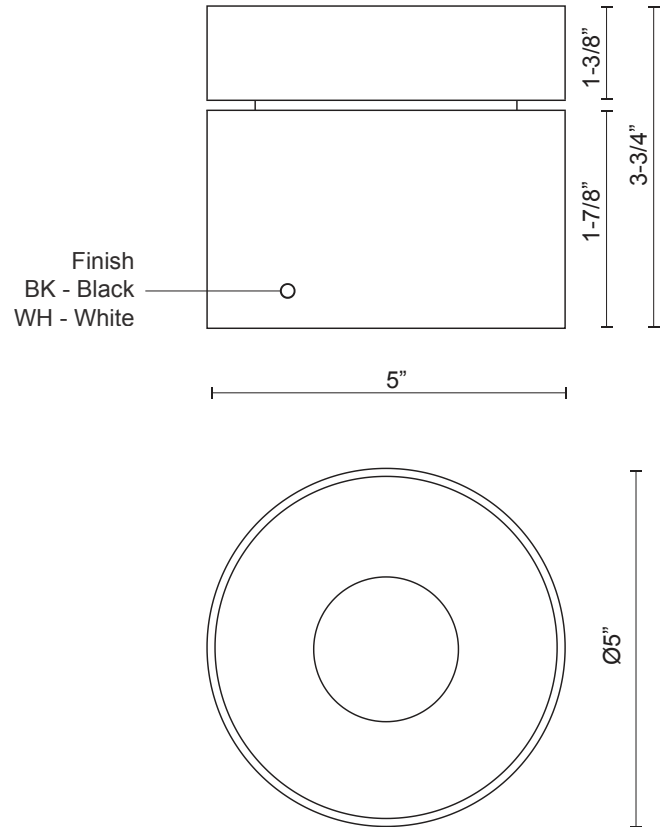

**SOLO
FM9405
FLUSH MOUNT**

PROJECT

FM9405-WH
White

FM9405-BK
Black

SPECIFICATION DETAILS

* For custom options, consult factory for details.

Fixture Dimensions	D5" x H3-3/4"
Light Source	LED
Wattage	19W
Total Lumens	1500lm
Delivered Lumens	1355lm
Voltage	120V
Color Temperature	3000K
CRI (Ra)	>90
Optional Color Temps	2700K - 5000K Available, Minimum Order Quantities Apply
LED Rated Life	50,000 hours
Dimming	100% - 10%, ELV Dimmer (Not Included)
Diffuser Details	Softening Acrylic Diffuser
Location	Dry
Warranty	5 Years
Canopy Dimensions	D5" x H1-3/8"

DESCRIPTION

LED flush mount made from heavy gauge cast aluminum painted white, round cylinder shaped. Adjustable from mounting position 90 degrees with a 360 degrees radius. Perfect for commercial use to control the exact point to direct the light to weather it's against a wall, product display or many other applications. Equipped with our powerful 120V AC LED technology. May be wall or ceiling mounted.