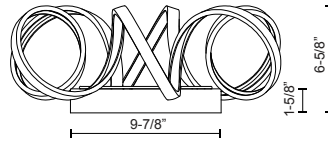

**DESCRIPTION**

A looping radiant line casts light across space in a continuous helical path. The Synergy series is characterized by the rolled rectangular extrusion, which emits soft light through the silicon opal lens. Configured in both linear and ring arrangements, the arcing aluminum allows the curated finishes to be visible at every angle.

FM93820-AN  
 Antique Brass

FM93820-AS  
 Antique Silver

FM93820-BK  
 Black

**SPECIFICATION DETAILS**

\* For custom options, consult factory for details.

<b>Fixture Dimensions</b>	D20" x H6-5/8"
<b>Light Source</b>	LED
<b>Wattage</b>	32W
<b>Total Lumens</b>	2720lm
<b>Delivered Lumens</b>	BK-1236lm; GD-1625lm; SV-1842lm;
<b>Voltage</b>	120V
<b>Color Temperature</b>	3000K
<b>CRI (Ra)</b>	>90
<b>Optional Color Temps</b>	2700K - 5000K Available, Minimum Order Quantities Apply
<b>LED Rated Life</b>	50,000 hours
<b>Dimming</b>	100% - 10%, TRIAC or ELV Dimmer (Not Included)
<b>Diffuser Details</b>	Frosted acrylic diffuser
<b>Location</b>	Dry
<b>Warranty</b>	5 Years
<b>Canopy Dimensions</b>	D9-7/8" x H1-5/8"