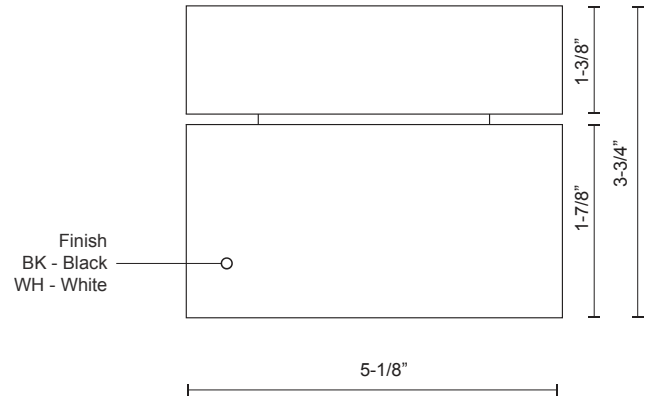

SOLO
FM9304
FLUSH MOUNT

PROJECT

FM9304-BK
Black

FM9304-WH
White

SPECIFICATION DETAILS

* For custom options, consult factory for details.

Fixture Dimensions	L5-1/8" x W5-1/8" x H3-3/4"
Light Source	LED
Wattage	19W
Total Lumens	1500lm
Delivered Lumens	1382lm
Voltage	120V
Color Temperature	3000K
CRI (Ra)	>90
Optional Color Temps	2700K - 5000K Available, Minimum Order Quantities Apply
LED Rated Life	50,000 hours
Dimming	100% - 10%, ELV Dimmer (Not Included)
Diffuser Details	Softening Acrylic Diffuser
Location	Dry
Warranty	5 Years
Canopy Dimensions	L5-1/8" x W5-1/8" x H1-3/8"

DESCRIPTION

LED flush mount made from heavy gauge cast aluminum painted white, round cylinder shaped. Adjustable from mounting position 90 degrees with a 360 degrees radius. Perfect for commercial use to control the exact point to direct the light to weather it's against a wall, product display or many other applications. Equipped with our powerful 120V AC LED technology. May be wall or ceiling mounted.