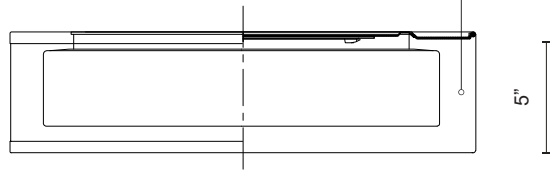

DALTON
FM7920
 FLUSH MOUNT

PROJECT

DESCRIPTION

A textured linen band surrounds a concentric polymeric diffuser spreading even light from the LED source. Finely hand-tailored, the fabric shade contributes a soft sophistication to the modern interior. Applicable as a flush mount, pendant and in numerous sizes and fabric colors to suit your context.

FM7920-BG
Beige

FM7920-GY
Gray

FM7920-BK
Black

FM7920-WH
White

Textured Fabric
 BG - Beige
 BK - Black
 GY - Gray
 WH - White

SPECIFICATION DETAILS

* For custom options, consult factory for details.

Fixture Dimensions	D20" x H5"
Light Source	AC LED Module
Wattage	30W
Total Lumens	2380lm
Delivered Lumens	BG-1367lm; BK-1291lm; WH-1383lm;
Voltage	120V
Color Temperature	3000K
CRI (Ra)	>90
Optional Color Temps	2700K - 5000K Available, Minimum Order Quantities Apply
LED Rated Life	50,000 hours
Dimming	100% - 10%, ELV Dimmer (Not Included)
Diffuser Details	White Acrylic Diffuser
Shade Details	Textured Linen
Wire Length	60"
Location	Dry
Warranty	5 Years