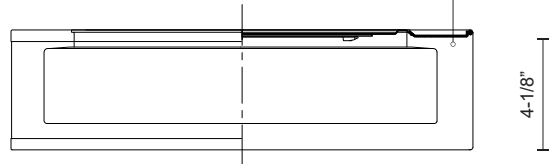

KUZCO

19054 28TH AVENUE
SURREY - BC V3Z 6M3
CANADA

WWW.KUZCOLIGHTING.COM

COMMENT