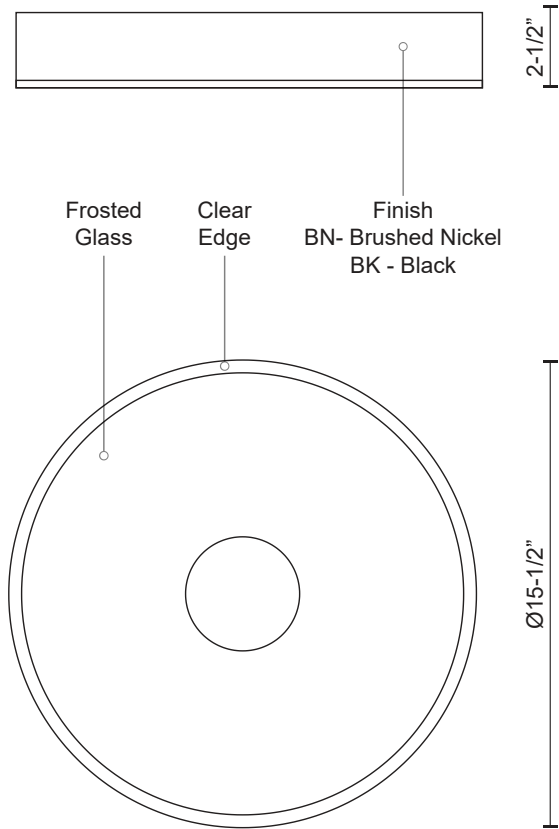

**PARKER  
FM7616  
FLUSH MOUNT**

PROJECT

FM7616  
Brushed Nickel

FM7616-BK  
Black

**SPECIFICATION DETAILS**

\* For custom options, consult factory for details.

<b>Fixture Dimensions</b>	D15-1/2" x H2-1/2"
<b>Light Source</b>	LED
<b>Wattage</b>	29W
<b>Total Lumens</b>	2000lm
<b>Delivered Lumens</b>	BN-1443lm
<b>Voltage</b>	120V
<b>Color Temperature</b>	3000K
<b>CRI (Ra)</b>	>90
<b>Optional Color Temps</b>	2700K - 5000K Available, Minimum Order Quantities Apply
<b>LED Rated Life</b>	50,000 hours
<b>Dimming</b>	100% - 10%, ELV Dimmer (Not Included)
<b>Glass Details</b>	Frosted Glass
<b>Location</b>	Dry
<b>Warranty</b>	5 Years

**DESCRIPTION**

Clean sophisticated design with perfect aspect for any room. This LED flush mount design includes fine brushed nickel or black metal finish, round frosted glass with crystal clear edges around the trim of glass and equipped with our powerful 120V AC LED technology. May be mounted on the ceiling or wall locations, available in three sizes see series for more information.