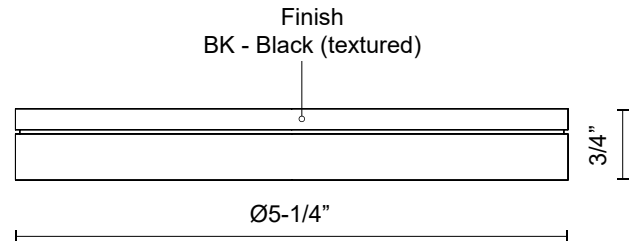

**NOVEL
FM72205
FLUSH MOUNT**

PROJECT

FM72205-BK
Black

DESCRIPTION

Pure geometry of the disks of illumination balancing on clean, thin lined structure is poetry in motion. Each disk of illumination can turn and twist to fit the needs and style of your space. The Novel Collection fits a large range of style and function with minimal elements.

SPECIFICATION DETAILS

* For custom options, consult factory for details.

Fixture Dimensions	D5-1/4" x H3/4"
Light Source	AC LED Module
Wattage	8W
Total Lumens	680lm
Delivered Lumens	260lm*
Voltage	120V
Color Temperature	3000K
CRI (Ra)	90CRI
Optional Color Temps	2700K - 5000K Available, Minimum Order Quantities Apply
LED Rated Life	50,000 hours
Dimming	100% - 10%, ELV Dimmer (Not Included)
Diffuser Details	Frosted Acrylic Light Guide Panel
Location	Dry
Warranty	5 Years