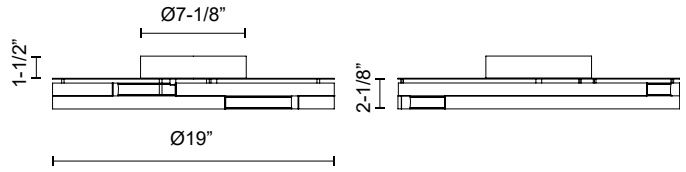

## DESCRIPTION

Three layers of gently arched metal bands combine to form an asymmetric architectural appearance. The offset illuminated components create a dynamic lamp that changes visually depending on your viewpoint.

## SPECIFICATION DETAILS

\* For custom options, consult factory for details.

<b>Fixture Dimensions</b>	D19" x H3-5/8"
<b>Light Source</b>	LED with DC Driver
<b>Wattage</b>	46W
<b>Total Lumens</b>	3910lm
<b>Delivered Lumens</b>	BN-1422lm; WT-1139lm;
<b>Voltage</b>	120V
<b>Color Temperature</b>	3000K
<b>CRI (Ra)</b>	90CRI
<b>Optional Color Temps</b>	2700K - 5000K Available, Minimum Order Quantities Apply
<b>LED Rated Life</b>	50,000 hours
<b>Dimming</b>	100% - 10%, TRIAC or ELV Dimmer (Not Included)
<b>Diffuser Details</b>	Frosted Acrylic
<b>Location</b>	Dry
<b>Warranty</b>	5 Years
<b>Canopy Dimensions</b>	D7-1/8" x H1-1/2"