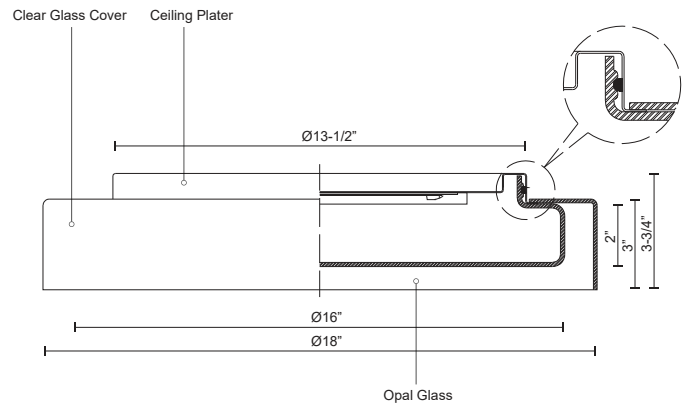

**ASTON**  
**FM48618**  
 FLUSH MOUNT

PROJECT

**DESCRIPTION**

Clear round aesthetic glass. Opal glass cylindrical diffuser. Powder-coated white steel ceiling plate. Down light. Custom options available.

**SPECIFICATION DETAILS**

\* For custom options, consult factory for details.

<b>Fixture Dimensions</b>	D18"x H3-3/4"
<b>Light Source</b>	LED
<b>Wattage</b>	32W
<b>Total Lumens</b>	2880lm
<b>Delivered Lumens</b>	CL-1430lm
<b>Voltage</b>	120V
<b>Color Temperature</b>	3000K
<b>CRI (Ra)</b>	>90
<b>Optional Color Temps</b>	2700K - 5000K Available, Minimum Order Quantities Apply
<b>LED Rated Life</b>	50,000 hours
<b>Dimming</b>	100% - 10%, ELV Dimmer (Not Included)
<b>Glass Details</b>	Clear Glass
<b>Diffuser Details</b>	Opal Glass Diffuser
<b>Location</b>	Dry
<b>Warranty</b>	5 Years
<b>Finish Option(s)</b>	Clear