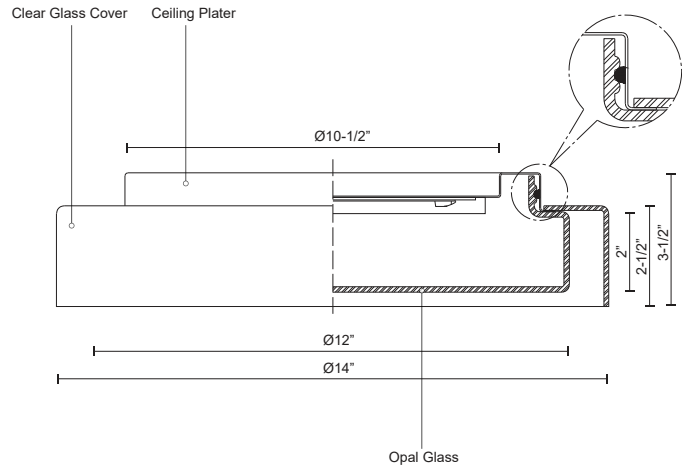

ASTON
FM48614
 FLUSH MOUNT

PROJECT

DESCRIPTION

Clear round aesthetic glass. Opal glass cylindrical diffuser. Powder-coated white steel ceiling plate. Down light. Custom options available.

SPECIFICATION DETAILS

* For custom options, consult factory for details.

Fixture Dimensions	D14"x H3-1/2"
Light Source	LED
Wattage	24W
Total Lumens	2160lm
Delivered Lumens	CL-1050lm
Voltage	120V
Color Temperature	3000K
CRI (Ra)	>90
Optional Color Temps	2700K - 5000K Available, Minimum Order Quantities Apply
LED Rated Life	50,000 hours
Dimming	100% - 10%, ELV Dimmer (Not Included)
Glass Details	Clear Glass
Diffuser Details	Opal Glass Diffuser
Location	Dry
Warranty	5 Years
Finish Option(s)	Clear