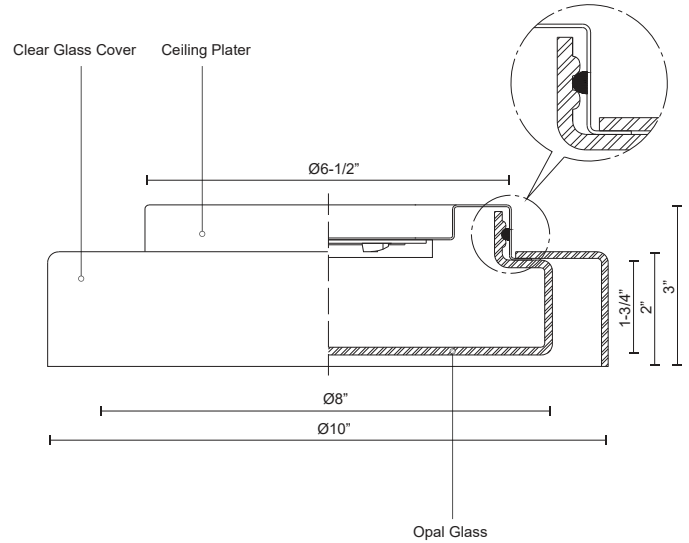

ASTON
FM48610
 FLUSH MOUNT

PROJECT

DESCRIPTION

Clear round aesthetic glass. Opal glass cylindrical diffuser. Powder-coated white steel ceiling plate. Down light. Custom options available.

SPECIFICATION DETAILS

* For custom options, consult factory for details.

Fixture Dimensions	D10"x H3"
Light Source	LED
Wattage	7W
Total Lumens	600lm
Delivered Lumens	CL-396lm
Voltage	120V
Color Temperature	3000K
CRI (Ra)	>90
Optional Color Temps	2700K - 5000K Available, Minimum Order Quantities Apply
LED Rated Life	50,000 hours
Dimming	100% - 10%, ELV Dimmer (Not Included)
Glass Details	Clear Glass
Diffuser Details	Opal Glass Diffuser
Location	Dry
Warranty	5 Years
Finish Option(s)	Clear