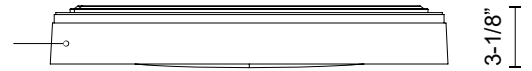

ESSEX
FM43920
FLUSH MOUNT

PROJECT

DESCRIPTION

The Essex Collection brings modern, clean lines to a decorative level. This flush mount collection features a clean frame, available in a combination of Black, Gold, White and Walnut pattern, and a light gap at the top of each fixture to emit decorative up lighting on any ceiling. This fixture is the perfect decorative flush mount for any style design that is looking for an elevated, sleek piece.

SPECIFICATION DETAILS

* For custom options, consult factory for details.

Fixture Dimensions	D19-3/4" x H3-1/8"
Light Source	AC LED Module
Wattage	42W
Total Lumens	3570lm*
Delivered Lumens	1680lm*
Voltage	120V
Color Temperature	3000K
CRI (Ra)	90CRI
Optional Color Temps	2700K - 5000K Available, Minimum Order Quantities Apply
LED Rated Life	50,000 hours
Dimming	100% - 10%, ELV Dimmer (Not Included)
Diffuser Details	Frosted Acrylic
Location	Dry
Warranty	5 Years

Exterior Finish
BK - Black
WH - White

Ø19-3/4"

Interior Finish
BK - Black
GD - Gold
WH - White
WT - Walnut

KUZCO

19054 28TH AVENUE
SURREY - BC V3Z 6M3
CANADA

WWW.KUZCOLIGHTING.COM

COMMENT