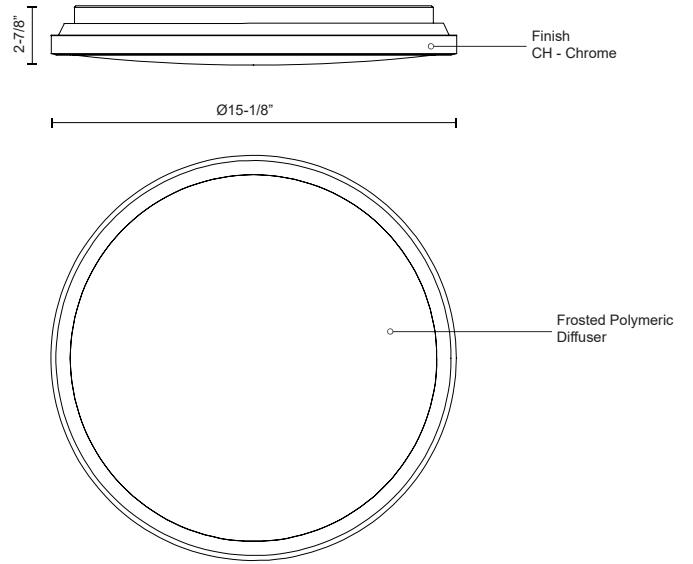

**BROOK  
FM43315  
FLUSH MOUNT**

PROJECT

**DESCRIPTION**

Circular steel base with polymeric body, frosted acrylic lens, chrome plated finish

FM43315-CH  
Chrome

**SPECIFICATION DETAILS**

\* For custom options, consult factory for details.

<b>Fixture Dimensions</b>	D15-1/8" x H2-7/8"
<b>Light Source</b>	LED
<b>Wattage</b>	30W
<b>Total Lumens</b>	2550lm
<b>Delivered Lumens</b>	1375lm*
<b>Voltage</b>	120V
<b>Color Temperature</b>	3000K
<b>CRI (Ra)</b>	>90
<b>Optional Color Temps</b>	2700K - 5000K Available, Minimum Order Quantities Apply
<b>LED Rated Life</b>	50,000 hours
<b>Dimming</b>	100% - 10%, ELV Dimmer (Not Included)
<b>Diffuser Details</b>	Frosted Polymeric Diffuser
<b>Location</b>	Dry
<b>Warranty</b>	5 Years