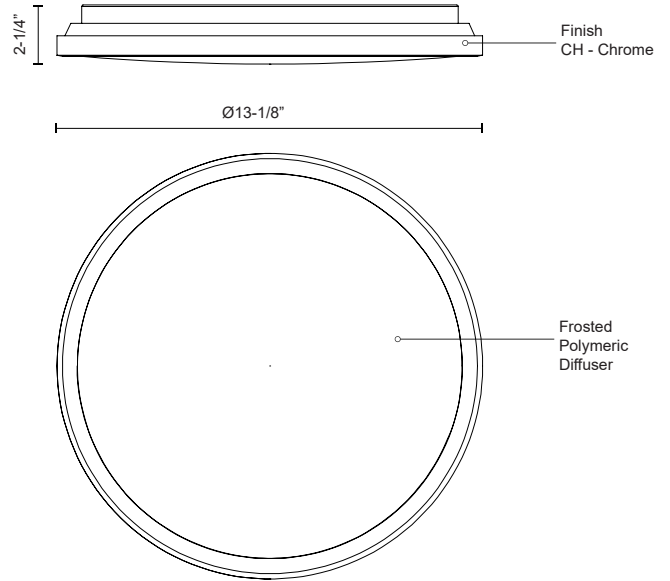

**BROOK
FM43313
FLUSH MOUNT**

PROJECT

DESCRIPTION

Circular steel base with polymeric body, frosted acrylic lens, chrome plated finish

FM43313-CH
Chrome

SPECIFICATION DETAILS

* For custom options, consult factory for details.

Fixture Dimensions	D13-1/8" x H2-1/4"
Light Source	LED
Wattage	24W
Total Lumens	2040lm*
Delivered Lumens	900lm*
Voltage	120V
Color Temperature	3000K
CRI (Ra)	>90
Optional Color Temps	2700K - 5000K Available, Minimum Order Quantities Apply
LED Rated Life	50,000 hours
Dimming	100% - 10%, ELV Dimmer (Not Included)
Diffuser Details	Frosted Polymeric Diffuser
Location	Dry
Warranty	5 Years