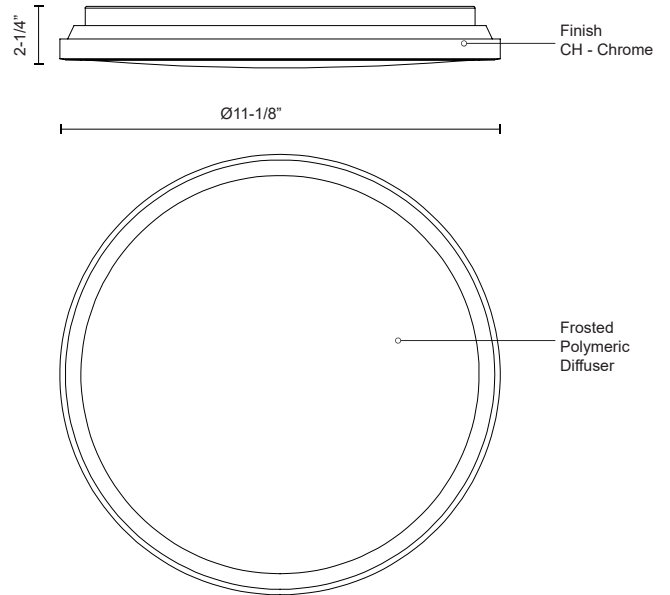

**BROOK
FM43311**
FLUSH MOUNT

PROJECT

DESCRIPTION

Circular steel base with polymeric body, frosted acrylic lens, chrome plated finish

FM43311-CH
Chrome

SPECIFICATION DETAILS

* For custom options, consult factory for details.

Fixture Dimensions	D11-1/8" x H2-1/4"
Light Source	LED
Wattage	16W
Total Lumens	1360lm*
Delivered Lumens	735lm*
Voltage	120V
Color Temperature	3000K
CRI (Ra)	>90
Optional Color Temps	2700K - 5000K Available, Minimum Order Quantities Apply
LED Rated Life	50,000 hours
Dimming	100% - 10%, ELV Dimmer (Not Included)
Diffuser Details	Frosted Polymeric Diffuser
Location	Dry
Warranty	5 Years